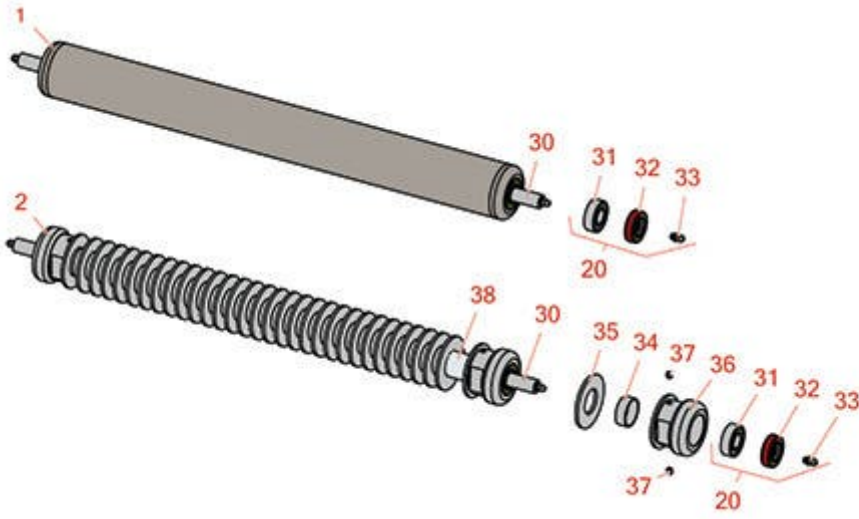

Replaces John Deere 22 Greens Mower

Parts

Cutting Unit
Rollers

All original equipment manufacturers names and part numbers are used for identification purposes only, and we are in no way implying that our products are original equipment parts. Prices subject to change without notice.

Replaces John Deere 22 Greens Mower

Parts

Cutting Unit
Rollers

Item No	R&R Part No.	OEM Part No.	Description	Qty Req	Price Each	Order Quantity
---------	--------------	--------------	-------------	---------	------------	----------------

R&R Rollers

1	R101281		Roller - Smooth Tubular Steel	0	163.85	
---	----------------	--	-------------------------------	---	---------------	--

Tech Note: Constructed with a through shaft and greasable ball bearings.:

2	RET11502R		Roller - Grooved Repairable Steel	0	233.45	
---	------------------	--	-----------------------------------	---	---------------	--

Tech Note: Constructed with a through shaft and greasable ball bearings, this roller can be repaired by unscrewing the ends and replacing the series of washers and spacers.: