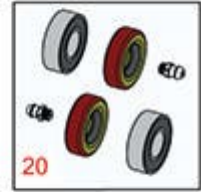

Replaces John Deere 22 Greens Mower

Parts

Cutting Unit
Rollers

All original equipment manufacturers names and part numbers are used for identification purposes only, and we are in no way implying that our products are original equipment parts. Prices subject to change without notice.

Replaces John Deere 22 Greens Mower

Parts

Cutting Unit
Rollers

Item No	R&R Part No.	OEM Part No.	Description	Qty Req	Price Each	Order Quantity
---------	--------------	--------------	-------------	---------	------------	----------------

R&R Rollers

1	R101281		Roller - Smooth Tubular Steel	0	163.85	
---	----------------	--	-------------------------------	---	---------------	--

Tech Note: Constructed with a through shaft and greasable ball bearings.: