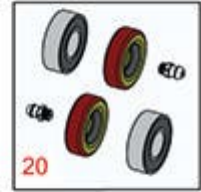

Replaces John Deere 22R Greens Mower

Parts

Cutting Unit
Rollers

All original equipment manufacturers names and part numbers are used for identification purposes only, and we are in no way implying that our products are original equipment parts. Prices subject to change without notice.

Replaces John Deere 22R Greens Mower

Parts

Cutting Unit
Rollers

Item No	R&R Part No.	OEM Part No.	Description	Qty Req	Price Each	Order Quantity
---------	--------------	--------------	-------------	---------	------------	----------------

R&R Rollers

1	R101281		Roller - Smooth Tubular Steel	0	163.85	
---	----------------	--	-------------------------------	---	---------------	--

Tech Note: Constructed with a through shaft and greasable ball bearings.: