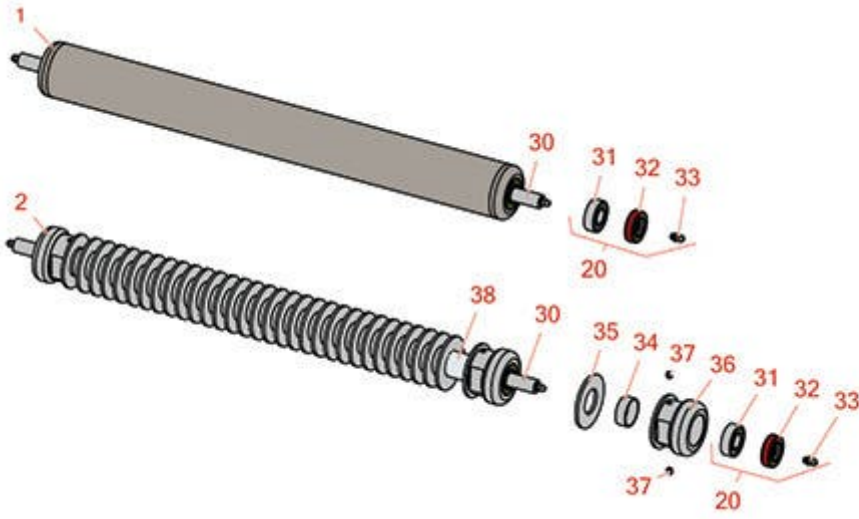

Replaces John Deere 22R Greens Mower

Parts

Cutting Unit
Rollers

All original equipment manufacturers names and part numbers are used for identification purposes only, and we are in no way implying that our products are original equipment parts. Prices subject to change without notice.

Replaces John Deere 22R Greens Mower

Parts

Cutting Unit
Rollers

Item No	R&R Part No.	OEM Part No.	Description	Qty Req	Price Each	Order Quantity
---------	--------------	--------------	-------------	---------	------------	----------------

R&R Rollers

1	R101281		Roller - Smooth Tubular Steel	0	163.85	
---	----------------	--	-------------------------------	---	---------------	--

Tech Note: Constructed with a through shaft and greasable ball bearings.:

2	RET11502R		Roller - Grooved Repairable Steel	0	233.45	
---	------------------	--	-----------------------------------	---	---------------	--

Tech Note: Constructed with a through shaft and greasable ball bearings, this roller can be repaired by unscrewing the ends and replacing the series of washers and spacers.: