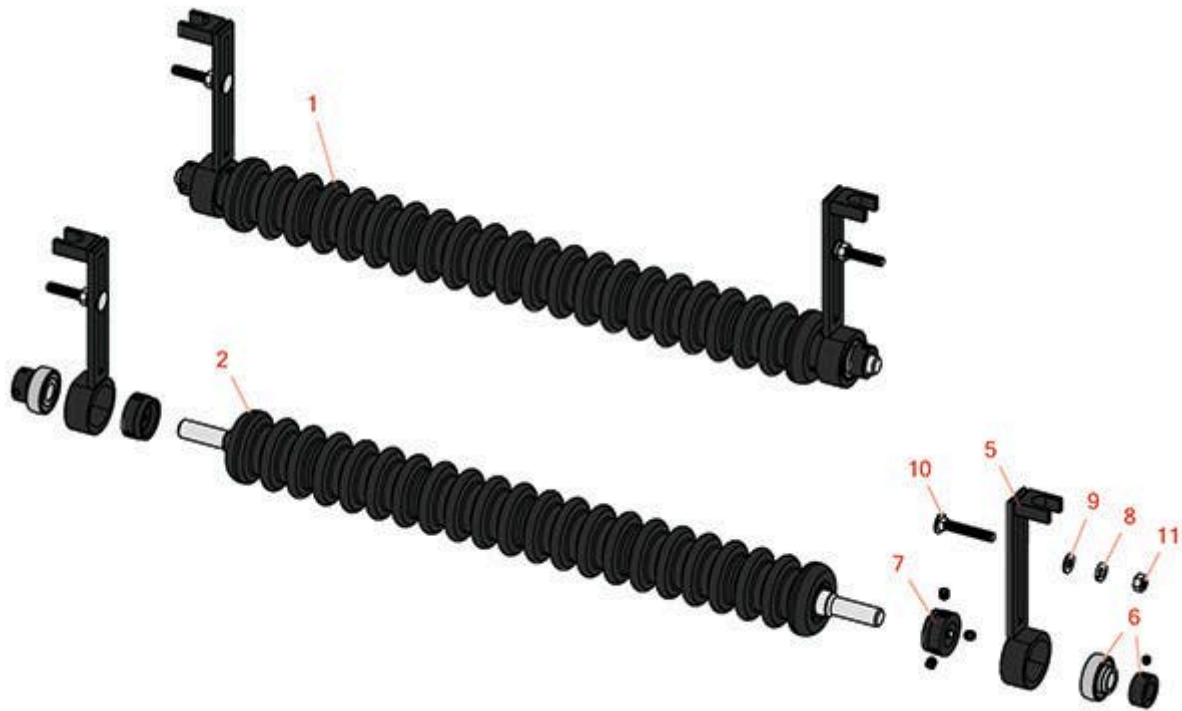

Replaces John Deere 220 Greens Mower

Parts

Cutting Unit

Minuteman Roller System

All original equipment manufacturers names and part numbers are used for identification purposes only, and we are in no way implying that our products are original equipment parts. Prices subject to change without notice.

Replaces John Deere 220 Greens Mower

Parts

Cutting Unit

Minuteman Roller System

Item No	R&R Part No.	OEM Part No.	Description	Qty Req	Price Each	Order Quantity
---------	--------------	--------------	-------------	---------	------------	----------------

Complete Minuteman Roller Systems

1	RMD5001		Minuteman Front Grooved Roller System	1	354.15	
---	----------------	--	---------------------------------------	---	---------------	--

Tech Note: Complete roller systems include roller and two brackets with bearings.: