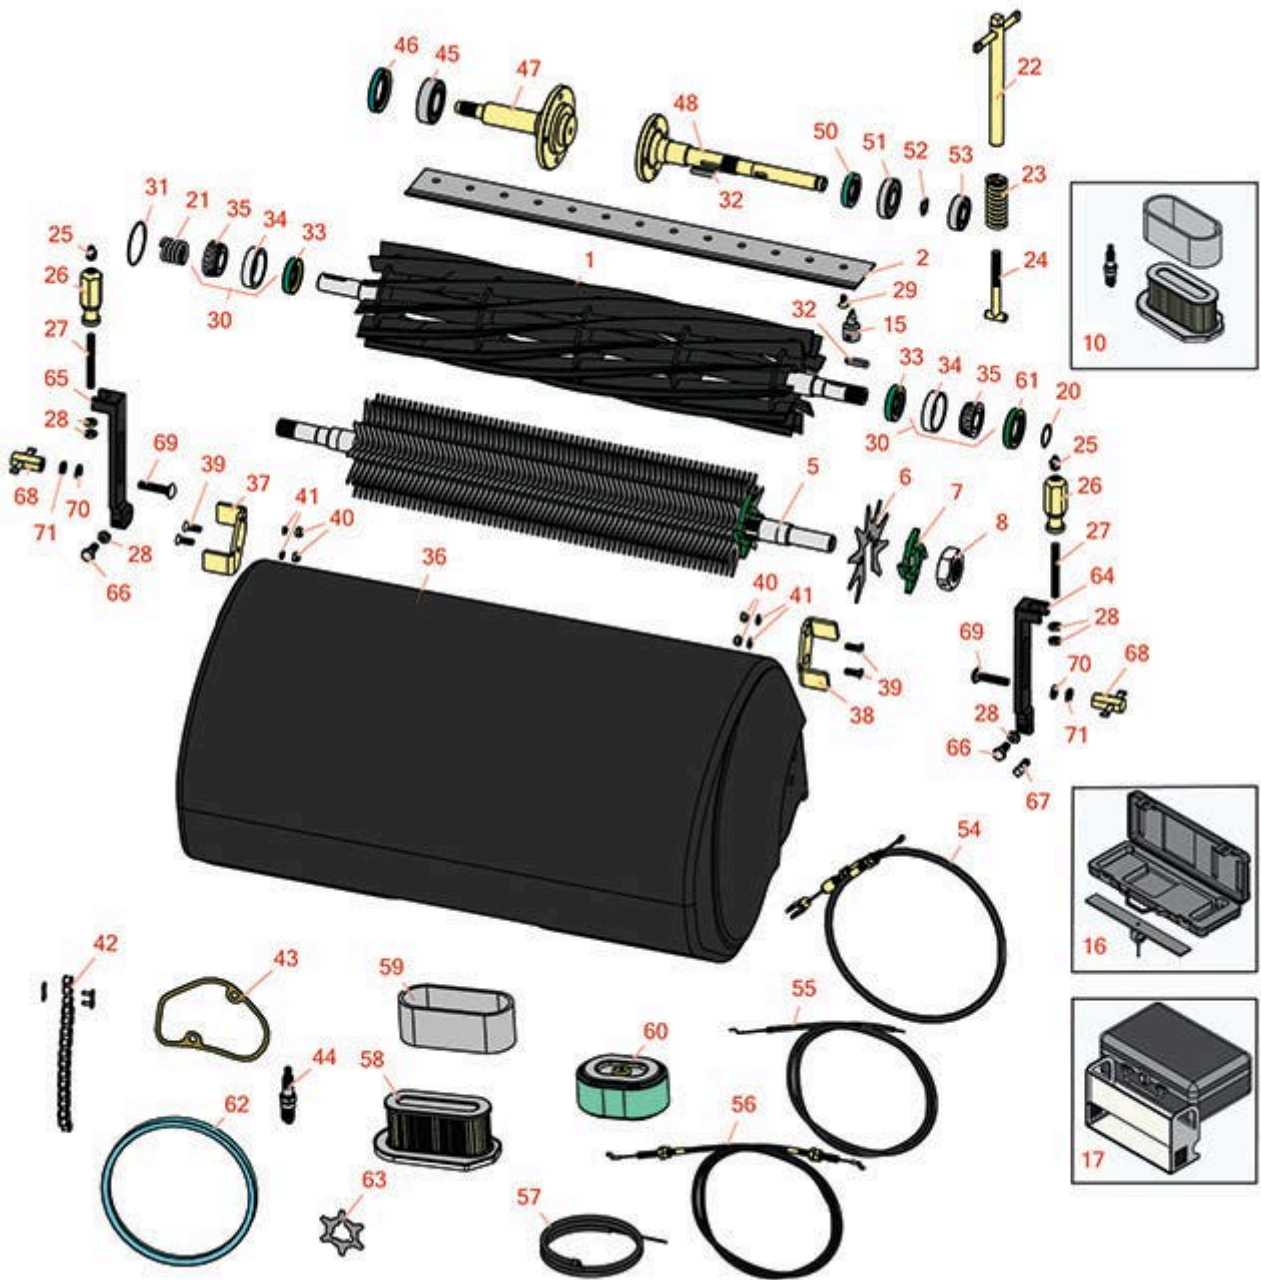

Replaces John Deere 220 Greens Mower

Parts

Cutting Unit
Reel & Bedknife

All original equipment manufacturers names and part numbers are used for identification purposes only, and we are in no way implying that our products are original equipment parts. Prices subject to change without notice.

Replaces John Deere 220 Greens Mower

Parts

Cutting Unit
Reel & Bedknife

| Item No | R&R Part No. | OEM Part No. | Description | Qty Req | Price Each | Order Quantity |
|---------|--------------|--------------|-------------|---------|------------|----------------|
|---------|--------------|--------------|-------------|---------|------------|----------------|

Vertical Reel to fit 220 & 220A

| | | | | | | |
|---|----------------|--|---------------|---|---------------|--|
| 5 | R130141 | | Shaft - V-Cut | 1 | 234.95 | |
|---|----------------|--|---------------|---|---------------|--|