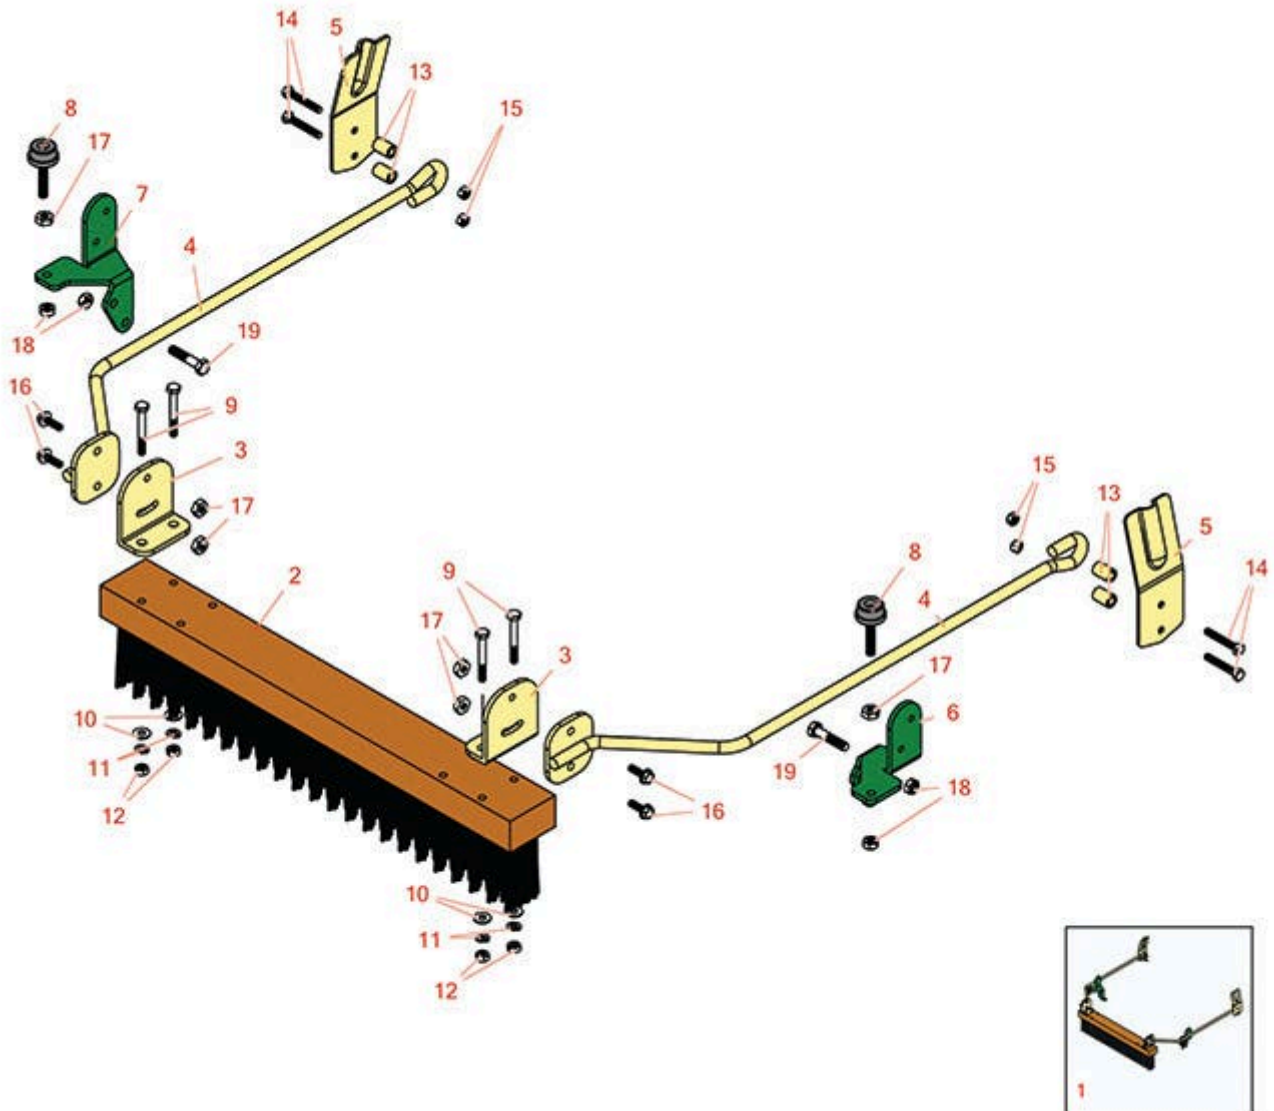

Replaces John Deere 220 Greens Mower

Parts

Cutting Unit

Brush Kit

All original equipment manufacturers names and part numbers are used for identification purposes only, and we are in no way implying that our products are original equipment parts. Prices subject to change without notice.

Replaces John Deere 220 Greens Mower

Parts

Cutting Unit
Brush Kit

Item No	R&R Part No.	OEM Part No.	Description	Qty Req	Price Each	Order Quantity
1	R120105		Push Brush Kit - Fits 220-220B	1	434.15	
<i>Tech Note: Includes 8 ea: R81-0130 Nut; 6 ea: R3296-29 Locknut; 4 ea: R322-42 Bolt, R33103-020 Bolt, R33103-040 Bolt, R400120 Bolt, R453023 Washer, R3253-3 Washer, R443102 Nut, R49-0390 Spacer, R106-8454 Rod Assy, R105-9612 Spring, R32141-3... <Click Part# for more>:</i>						
Other Parts Available						
2	R391235		Brush - 18/22 in Nylon Push	1	144.90	
3	R150283		Bracket - Brush - Fits R&R Brush Only	2	12.05	
4	R106-8454		Rod Assy - Brush	2	31.15	
5	R105-9612		Spring - Brush	2	31.55	
6	R120106		Bracket - LH	1	25.80	
7	R120107		Bracket - RH	1	25.80	
8	R32141-36		Screw Adjustment	2	8.95	
9	R400120		Bolt - Hex HD 1/4-20 x 2	4	0.79	
10	R453023		Washer - Flat 1/4	4	0.12	
11	R3253-3		Washer - Lock 1/4	4	0.11	
12	R443102		Nut - 1/4-20 Yellow Zinc	4	0.22	
13	R49-0390		Spacer	4	3.75	
14	R33103-040		Bolt - Hex Washer M6-1.0 x 40	4	4.15	
15	R81-0130		Nut - 6mm-1.0 Flanged Lock Nylon	8	0.77	
16	R33103-020		Bolt - Hex Washer M6-1.0 x 20	4	2.15	
17	R443106		Nut - 5/16-18 Y/Zinc Plated	2	0.19	
18	R3296-29		Locknut - 5/16-18 ESNA	6	2.95	

All original equipment manufacturers names and part numbers are used for identification purposes only, and we are in no way implying that our products are original equipment parts. Prices subject to change without notice.