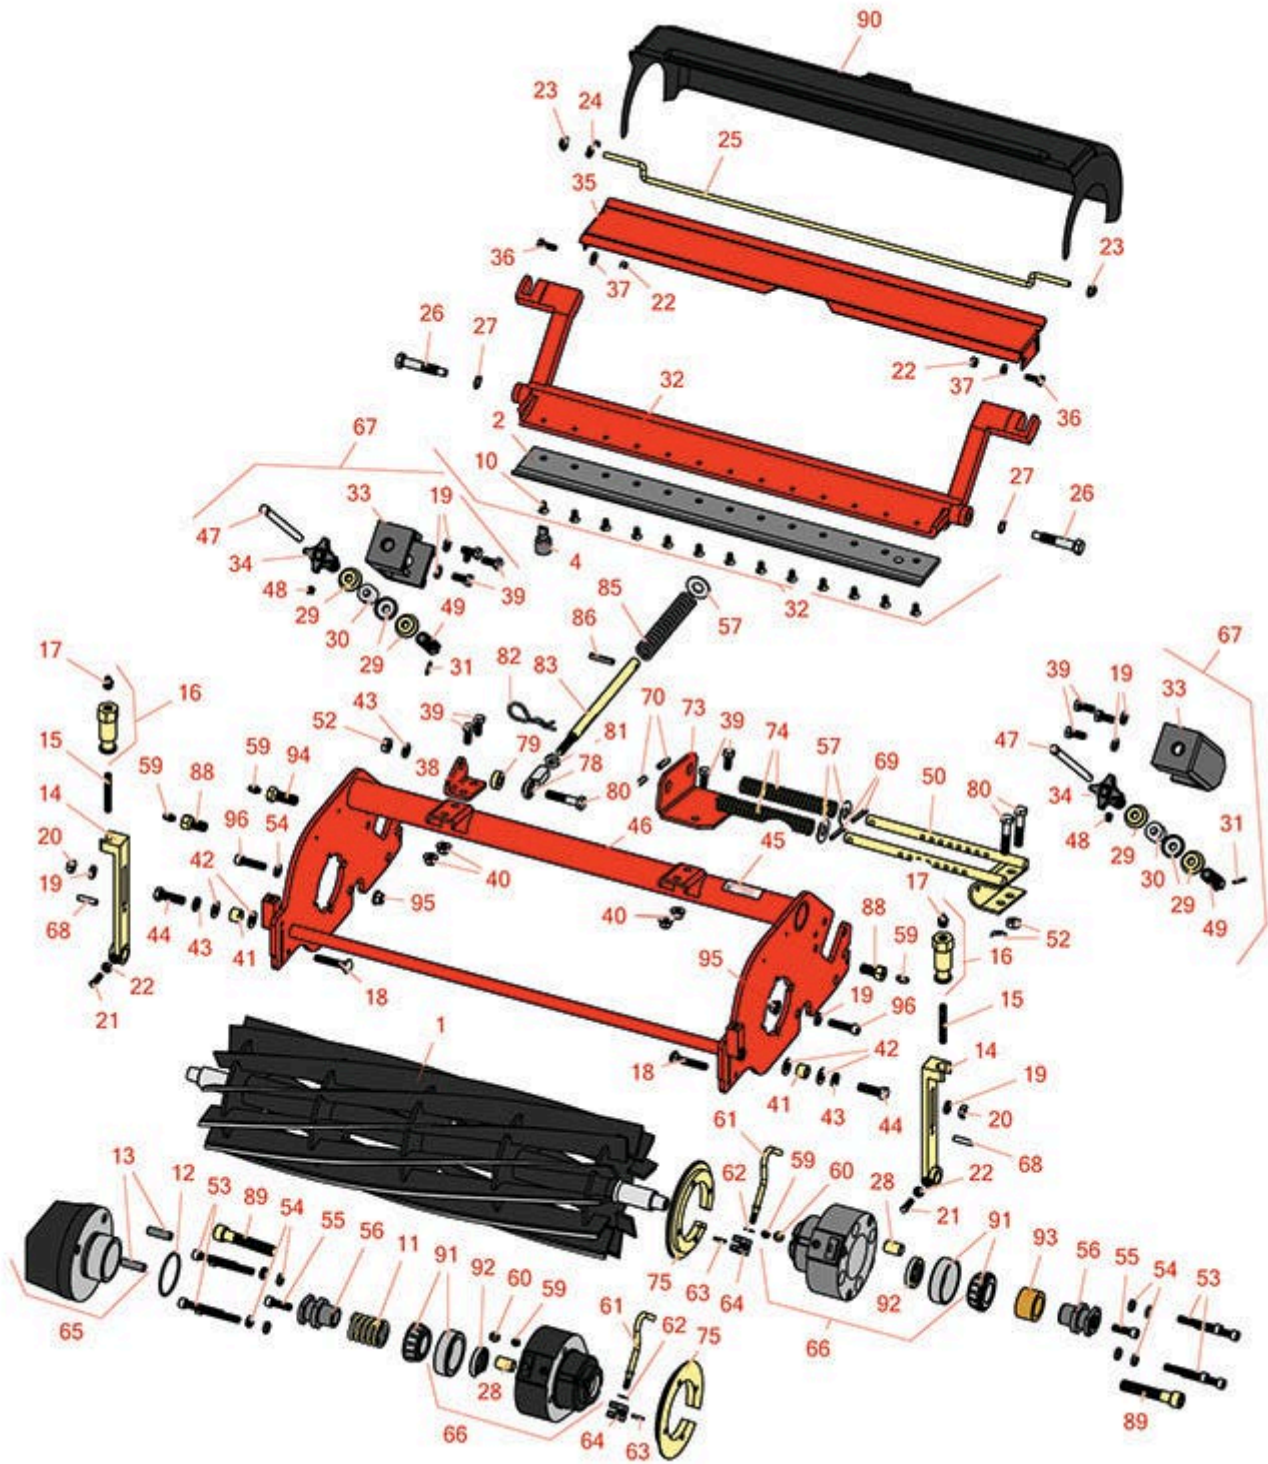

Replaces Jacobsen LF-3400 Parts

7" Reel Units
Reel & Bedknife

All original equipment manufacturers names and part numbers are used for identification purposes only, and we are in no way implying that our products are original equipment parts. Prices subject to change without notice.

Replaces Jacobsen LF-3400 Parts

7" Reel Units
Reel & Bedknife

Item No	R&R Part No.	OEM Part No.	Description	Qty Req	Price Each	Order Quantity
---------	--------------	--------------	-------------	---------	------------	----------------

Other Parts Available

10	R101272	101272, 3009138, 402578, 800813	Screw - Bedknife 1/4-20 x 1/2	13	0.35	
11	R3004734	3004734	Spring - Compression	1	5.85	
12	R3006021	3006021	O-Ring	1	0.46	
13	R3006022	3006022	Pin - Hardened Counter Balance	2	3.05	
14	R3004738	3004738	Adjuster - Front Roller	2	53.65	

Replaces Jacobsen LF-3400 Parts

7" Reel Units
Reel & Bedknife

Item No	R&R Part No.	OEM Part No.	Description	Qty Req	Price Each	Order Quantity
15	R343616	343616, 443102	Stud	2	7.50	
16	R365009	3005692, 365009, 365170, 441674	Knob - Adjusting Roller	2	19.40	
17	R471219	366852, 471219	Zerk - Grease	2	0.41	
18	R441674	441674	Screw - 5/16-18 x 1-3/4 Carriage	2	0.70	
19	R446136	446134, 446136	Washer - Lock 5/16 Zinc	2	0.14	
20	R443106	443106	Nut - 5/16-18 Y/Zinc Plated	2	0.19	
21	R352737	352737	Screw - Set 1/4 x 7/8 Sq Head	2	0.69	
22	R443102	443102	Nut - 1/4-20 Yellow Zinc	4	0.22	
23	R445525	445525	Nut - 1/4 Pal	2	0.36	
24	R3009281	3009281	Spring - Torsion 22 Roller	1	4.20	
24	R3005267	3005267	Spring - Torsion 24 Roller	1	4.20	
25	R3009280	3009280	Scraper - 22 Rear Roller (Rod)	1	9.70	
26	R347169	347169, 365501	Stud - Backing RH 2-5/16	2	30.95	
27	R454017	454017	Shim - Bed Bar Bolt	2	2.90	
28	R545940	2500759, 545940	Bushing	2	8.05	
29	R3009892	3009075, 3009892	Spacer - Cup	6	6.05	
30	R3010470	3008946, 3010470	Spring - Urethane	2	6.80	
31	R460026	460026	Pin - Cotter 1/8 x 3/4	2	0.26	