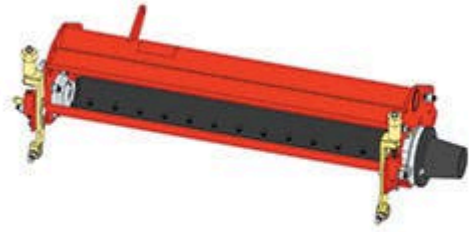

## Replaces Jacobsen LF-3400 Parts

5" Reel Units

Complete Cutting Unit

All original equipment manufacturers names and part numbers are used for identification purposes only, and we are in no way implying that our products are original equipment parts. Prices subject to change without notice.

# Replaces Jacobsen LF-3400 Parts

5" Reel Units

Complete Cutting Unit

Item No	R&R Part No.	OEM Part No.	Description	Qty Req	Price Each	Order Quantity
---------	--------------	--------------	-------------	---------	------------	----------------