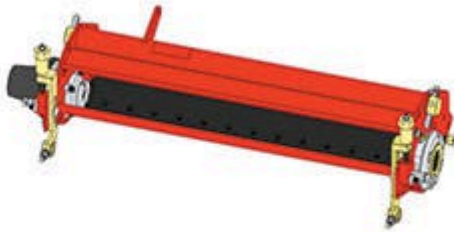

## Replaces Jacobsen LF-3400 Parts

5" Reel Units

Complete Cutting Unit

All original equipment manufacturers names and part numbers are used for identification purposes only, and we are in no way implying that our products are original equipment parts. Prices subject to change without notice.

# Replaces Jacobsen LF-3400 Parts

5" Reel Units

Complete Cutting Unit

Item No	R&R Part No.	OEM Part No.	Description	Qty Req	Price Each	Order Quantity
---------	--------------	--------------	-------------	---------	------------	----------------

### Standard Cutting Unit

1	<b>R101239R</b>		Complete Standard Cutting Unit - RH	0	<b>1645.50</b>	
---	-----------------	--	-------------------------------------	---	----------------	--

*Tech Note: R&R Cutting Units Complete with: R503320 7 Blade Reel R503257 Heavy Duty Bedknife R100100 Grooved Front Roller R158777 Solid Rear Roller:*