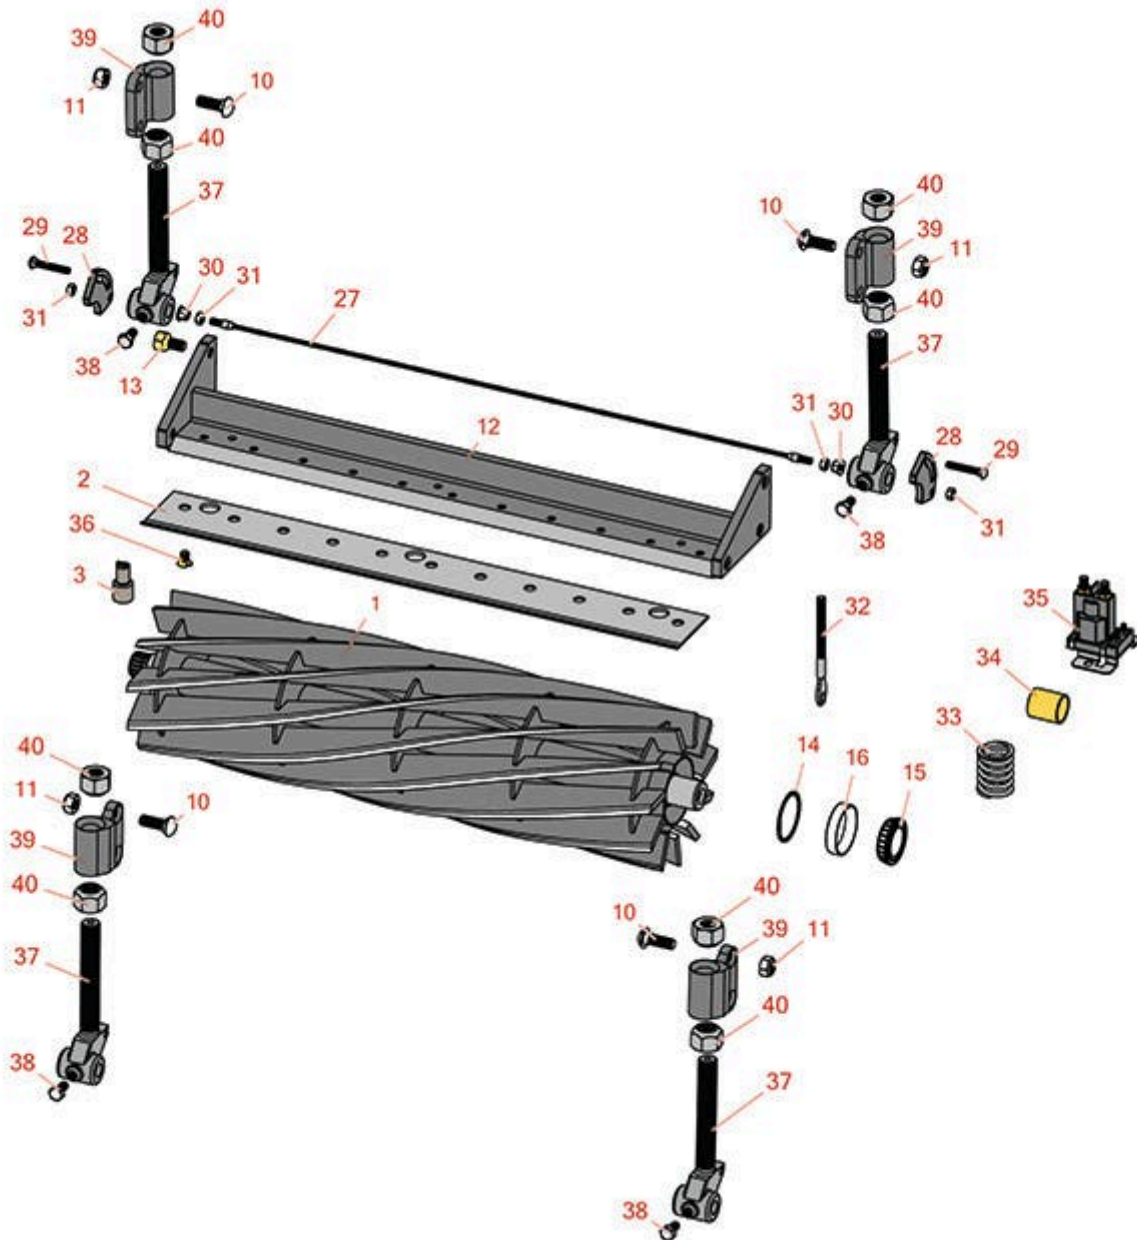

Replaces Jacobsen LF-2500 Parts

Cutting Unit
Reel & Bedknife

All original equipment manufacturers names and part numbers are used for identification purposes only, and we are in no way implying that our products are original equipment parts. Prices subject to change without notice.

Replaces Jacobsen LF-2500 Parts

Cutting Unit
Reel & Bedknife
OEM

Item No	R&R Part No.	Part No.	Description	Qty Req	Price Each	Order Quantity
---------	--------------	----------	-------------	---------	------------	----------------

Tech Note: Fits 22 in Units Only:

1	R4115124	4115124	Reel - 11 Blade	1	352.30	
---	-----------------	---------	-----------------	---	---------------	--

Tech Note: Fits 26 in Units Only:

1	R4115125	4115125	Reel - 7 Blade	1	312.50	
---	-----------------	---------	----------------	---	---------------	--

2	R2202305	2202305	Bedknife - 10mm	1	58.20	
---	-----------------	---------	-----------------	---	--------------	--

Tech Note: Fits 22 in Units Only:

2	R2202306	2202306	Bedknife - 10mm	1	62.15	
---	-----------------	---------	-----------------	---	--------------	--