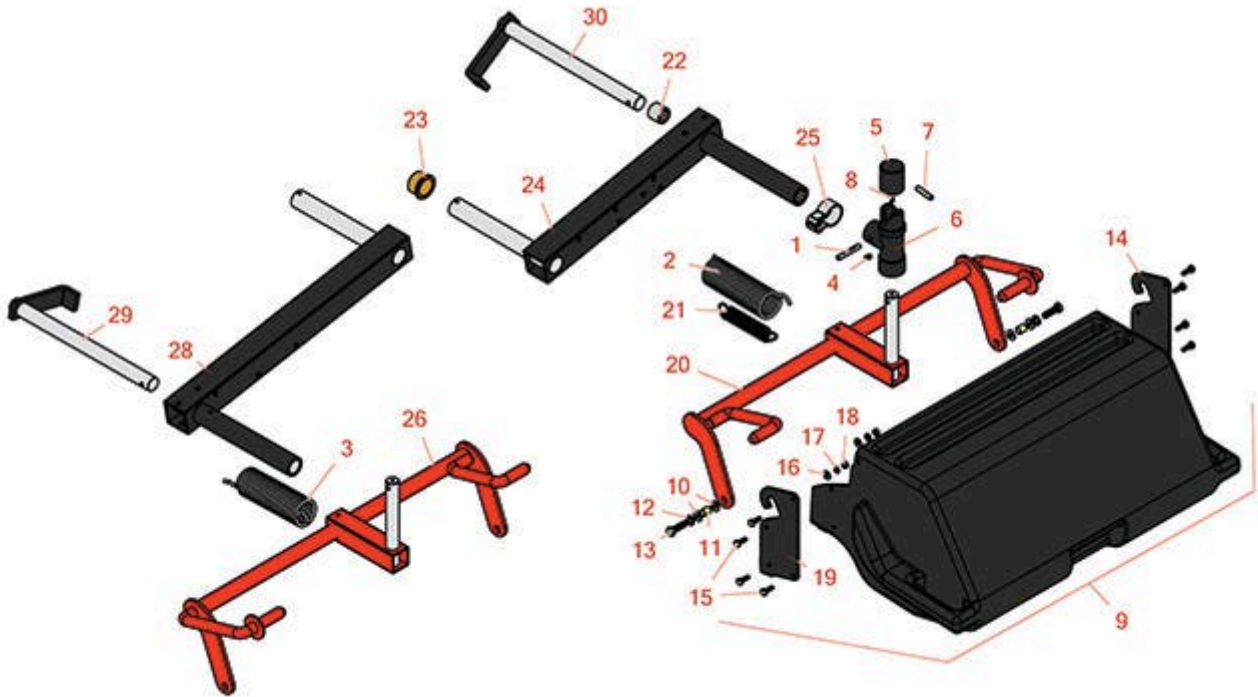

Replaces Jacobsen LF-100 Parts

Traction Unit

Grass Basket & Frame

All original equipment manufacturers names and part numbers are used for identification purposes only, and we are in no way implying that our products are original equipment parts. Prices subject to change without notice.

Replaces Jacobsen LF-100 Parts

Traction Unit

Grass Basket & Frame

Item No	R&R Part No.	OEM Part No.	Description	Qty Req	Price Each	Order Quantity
1	R461338	461338	Pin - Grooved 5/16 x 2 Type E	1	1.45	
2	R353935	353935	Spring - Torsion LH	2	23.80	
3	R353938	353938	Spring - Torsion RH	3	23.80	
4	R302-5	302-5, 471214, 471223, 471226	Fitting - Grease	1	0.27	
5	R345331	345331	Cap - Swivel Housing	1	1.40	
6	R239066	239066, 5002569	Housing - Swivel	1	78.60	
7	R361163	361163	Pin	1	1.45	
8	R415521	415521, 415522	Screw - Set - 5/16-18 x 3/8	1	0.36	
9	R101530	122883, 67774, 67891	Grass Basket	1	196.85	
<i>Tech Note: Includes R101531, R101532, R321-4, R3253-3, R443102 & R453023. Due to excessive air freight charges, this item will be shipped ground freight.:</i>						
10	R453011	453011	Washer - Flat 3/8 SAE Y/Zinc	4	0.11	
11	R345510	345510	Spacer	2	3.55	
12	R3254-6	3254-6, 446140, 446142	Washer - Lock 3/8	2	0.08	
13	R400264	400264	Bolt - Hex HD 3/8-16 x 1-1/4	2	0.40	
14	R101532		Bracket - Mounting RH	1	27.70	
15	R321-4	321-4, 400108	Bolt - Hex HD 1/4-20 x 3/4	8	0.52	
16	R453023	453023	Washer - Flat 1/4	8	0.12	