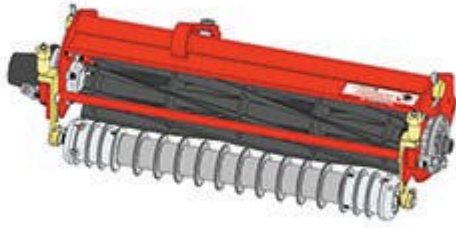

Replaces Jacobsen LF-100 Parts

Cutting Unit

Complete Cutting Unit

All original equipment manufacturers names and part numbers are used for identification purposes only, and we are in no way implying that our products are original equipment parts. Prices subject to change without notice.

Replaces Jacobsen LF-100 Parts

Cutting Unit

Complete Cutting Unit

Item No	R&R Part No.	OEM Part No.	Description	Qty Req	Price Each	Order Quantity
---------	--------------	--------------	-------------	---------	------------	----------------