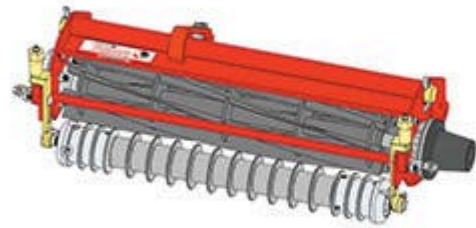

Replaces Jacobsen LF-100 Parts

Cutting Unit

Complete Cutting Unit

All original equipment manufacturers names and part numbers are used for identification purposes only, and we are in no way implying that our products are original equipment parts. Prices subject to change without notice.

Replaces Jacobsen LF-100 Parts

Cutting Unit

Complete Cutting Unit

Item No	R&R Part No.	OEM Part No.	Description	Qty Req	Price Each	Order Quantity
---------	--------------	--------------	-------------	---------	------------	----------------