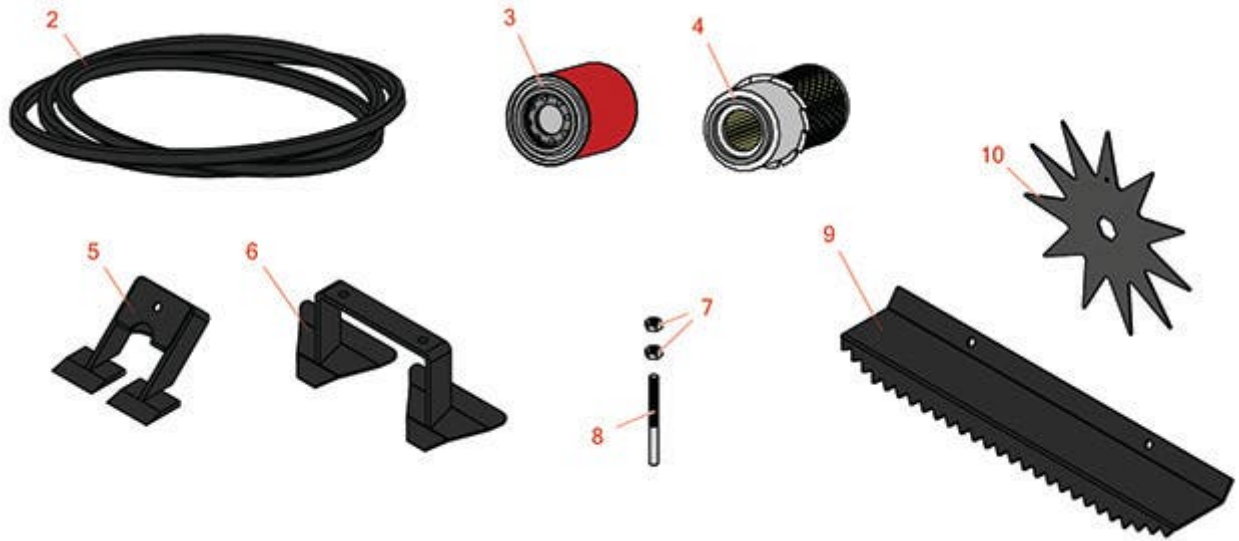

Replaces Jacobsen Groom Master Parts

Traction Unit

Traction Unit

All original equipment manufacturers names and part numbers are used for identification purposes only, and we are in no way implying that our products are original equipment parts. Prices subject to change without notice.

Replaces Jacobsen Groom Master Parts

Traction Unit

Traction Unit

Item No	R&R Part No.	OEM Part No.	Description	Qty Req	Price Each	Order Quantity
Belts						
2	R838007	838007	Belt	1	68.90	
Filters						
3	R86-3010	108046, 281370, 522972, 549587, 549597, 925023	Baldwin Hydraulic Oil Filter	1	10.20	
3	RRF10611	118017, 885249	SilverGuard Hydraulic Oil Filter	1	8.75	
4	R33-1300	148077, 502619, 838558	Baldwin Filter - Air Element	1	23.70	
4	RRF10201		SilverGuard Air Filter	1	14.80	
Other Parts Available						
5	R891777	891777	Scarifier Knife	10	37.60	
6	R891256	891256	Cultivator Blade	5	46.85	
7	R443110	306562, 443110, 444762	Nut - 3/8-16 Hex	54	0.14	
8	R546617	546617, 837920	Stud - Rake Teeth	27	2.35	
9	R837927	837927	Rake - Drag	5	39.70	
10	R520180	520180	Spiker Blade - 10 in. 14 GA.	28	13.35	