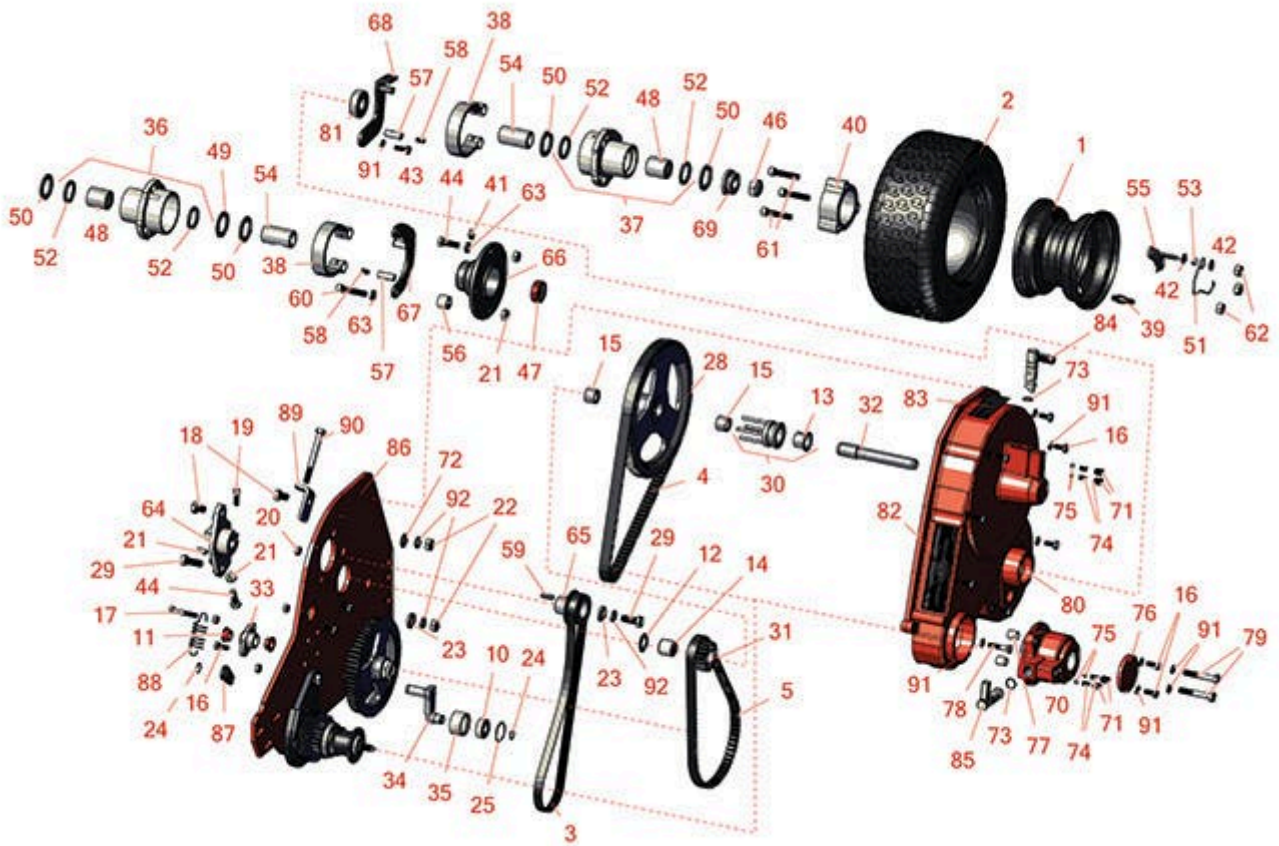

Replaces Jacobsen Greens King 518

Parts

*Traction Unit
Drive Housing*

All original equipment manufacturers names and part numbers are used for identification purposes only, and we are in no way implying that our products are original equipment parts. Prices subject to change without notice.

Replaces Jacobsen Greens King 518

Parts

Traction Unit

Drive Housing

Item No	R&R Part No.	OEM Part No.	Description	Qty Req	Price Each	Order Quantity
Tires						
1	R5002905	5002905	Wheel Assy - 3x5	2	53.60	
2	RCT5110101	554847	Tire - 11x4.00-5 Nhs (2 Ply) Carlisle Turf Saver	2	20.60	
Belts						
3	R2810713	2810713	Belt - 7 Rib Micro V	1	29.60	
4	R5001124	2811363	Belt - 112 Tooth .460 Wide	1	53.15	
5	R5002403	2811071	Belt - 80 Tooth x 17mm WIDE(.669)	1	49.25	
Other Parts Available						
10	R344545	344545	Bearing - Roller Brush Brkt	1	9.05	
11	R352936	352936	Bushing - Bronze	2	3.55	
12	R359864	359864	Flat Washer - Hardened 5/8 x 1.100	0	2.55	
13	R366725	366725	Bushing - Flanged	1	13.95	
14	R367553	367553	Bearing - Needle	1	13.95	
15	R367554	367554	Bearing - Needle	2	13.95	
16	R400106	400106	Bolt - Hex HD 1/4-20 x 5/8	12	0.28	
17	R400116	400116	Bolt - Hex HD 1/4-20 x 1-1/2	1	0.65	
18	R400254	400254	Bolt - Hex HD 3/8-16 x 1/2	2	0.59	
19	R434031	434031	Bolt - Soc HD Cap 1/4-20 x 3/4 Nyloc	1	1.60	
20	R443102	443102	Nut - 1/4-20 Yellow Zinc	10	0.22	
21	R443106	443106	Nut - 5/16-18 Y/Zinc Plated	3	0.19	
22	R443110	306562, 443110, 444762	Nut - 3/8-16 Hex	2	0.14	