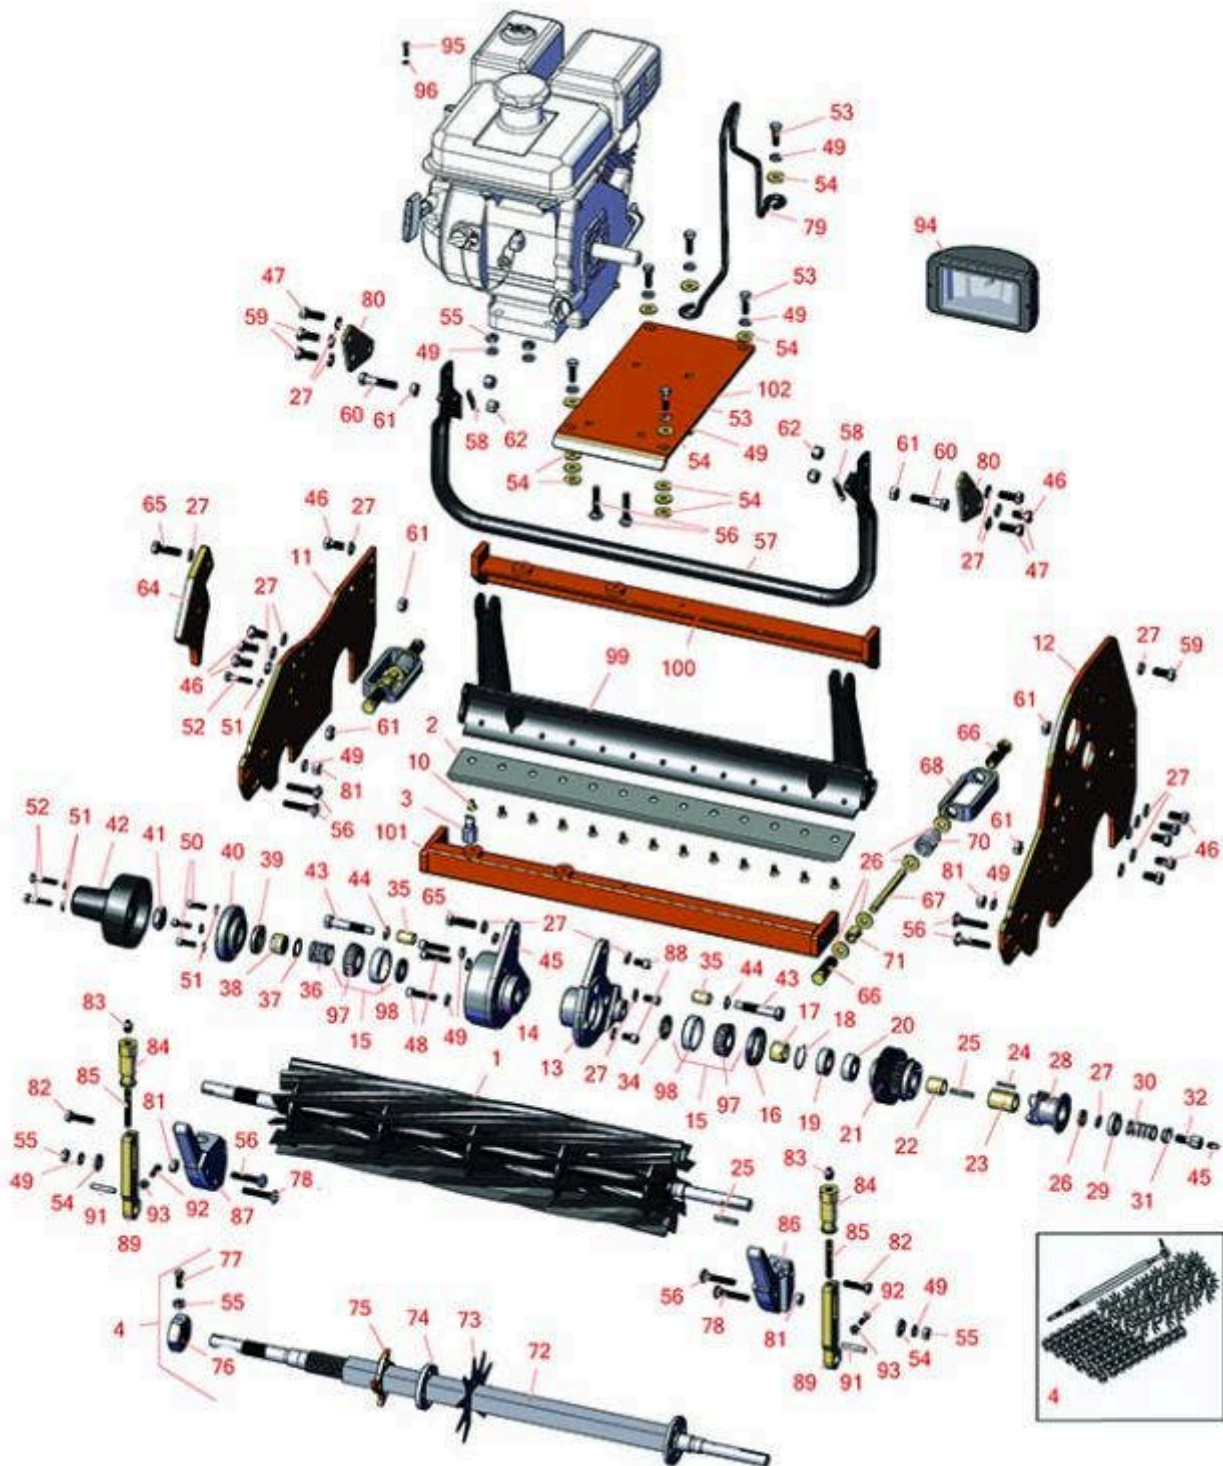

Replaces Jacobsen Greens King 518

Parts

Cutting Unit
Reel & Bedknife

All original equipment manufacturers names and part numbers are used for identification purposes only, and we are in no way implying that our products are original equipment parts. Prices subject to change without notice.

Replaces Jacobsen Greens King 518

Parts

Cutting Unit
Reel & Bedknife

Item No	R&R Part No.	OEM Part No.	Description	Qty Req	Price Each	Order Quantity
---------	--------------	--------------	-------------	---------	------------	----------------

R&R Reels, Lifetime Guaranteed

1	R5000095	5000095	Reel - 11 Blade	1	291.95	
---	-----------------	---------	-----------------	---	---------------	--

Tech Note: Fits 18":

1	R101510		Reel - 14 Blade	1	432.50	
---	----------------	--	-----------------	---	---------------	--

Tech Note: Fits 18":

1	R5000148	5000148, 503616	Reel - 11 Blade	1	294.10	
---	-----------------	--------------------	-----------------	---	---------------	--

Tech Note: Fits 22":

1	R101515		Reel - 14 Blade	1	434.40	
---	----------------	--	-----------------	---	---------------	--