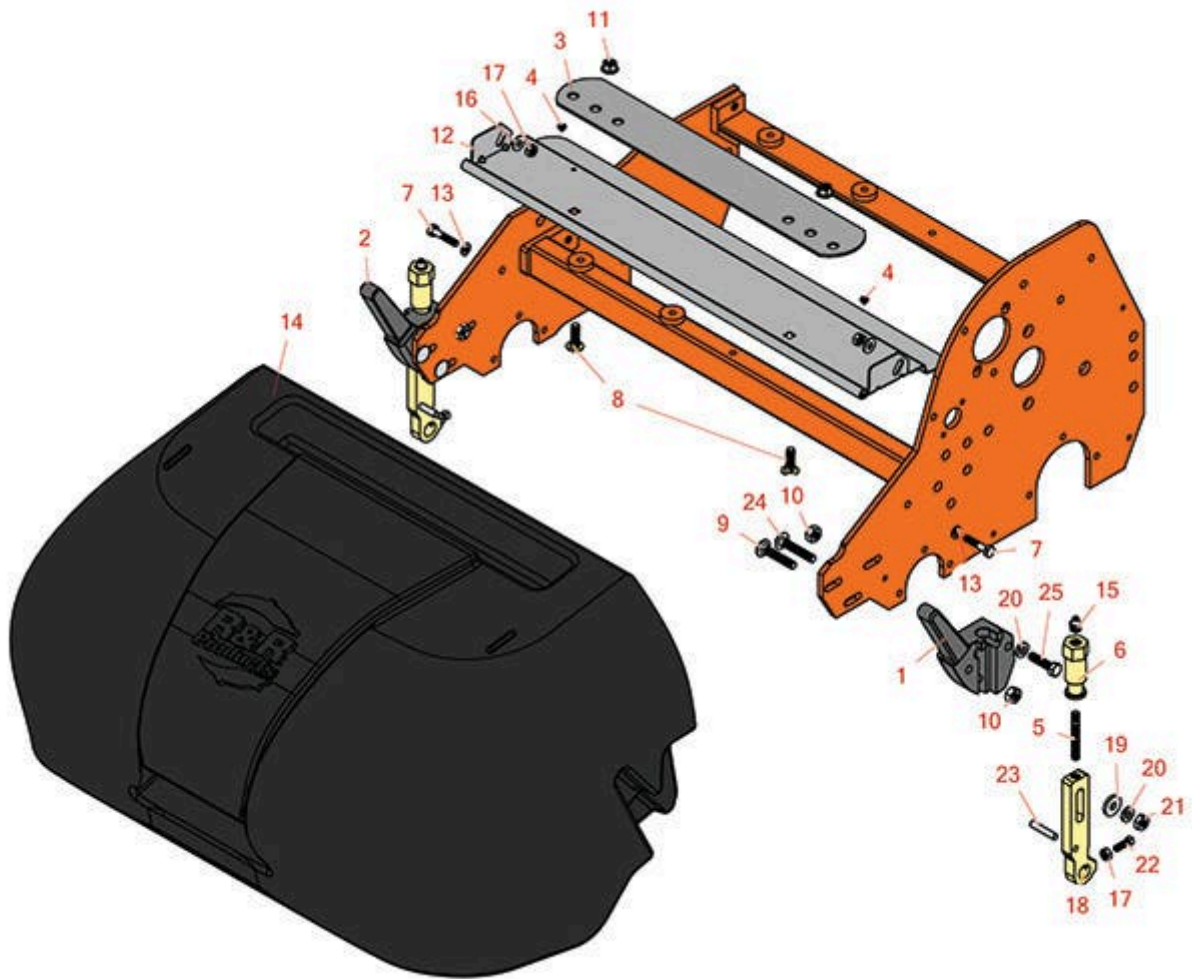

Replaces Jacobsen Greens King 518

Parts

Cutting Unit
Basket & Shields

All original equipment manufacturers names and part numbers are used for identification purposes only, and we are in no way implying that our products are original equipment parts. Prices subject to change without notice.

Replaces Jacobsen Greens King 518

Parts

*Cutting Unit
Basket & Shields*

Item No	R&R Part No.	OEM Part No.	Description	Qty Req	Price Each	Order Quantity
1	R241827	241827, 446136	Bracket - LH Grass Catcher	1	72.55	
2	R241828	241828, 453023	Bracket - RH Grass Catcher	1	72.55	
3	R3000053	3000053	Plate - Grass Shield	2	14.50	
4	R3008974	3008974	Rubber Bumper	2	2.45	
5	R343616	343616, 443102	Stud	2	7.50	
6	R365009	3005692, 365009, 365170, 441674	Knob - Adjusting Roller	2	19.40	
7	R400112	400112, 400114	Bolt - Hex HD 1/4-20 x 1-1/4	2	0.40	
8	R441614	441614	Screw - 5/16-18 x 1 Carriage	2	0.83	
9	R441677	441677	Bolt - Carriage 5/16-18 x 1-1/2	2	0.69	
10	R444718	444718	Nut - 5/16-18 Center Lock YZ	4	0.46	
11	R445781	445781	Nut - 5/16-18 Whiz	2	0.39	
12	R5003183	5003183	Grass Shield - 22 in	1	83.85	
12	R5003184	5003184	Grass Shield - 18 in	1	76.60	
12	R5003185	5003185	Grass Shield - 26 in	1	89.05	
13	R3253-3	3253-3, 446128, 446130	Washer - Lock 1/4	2	0.11	
14	R101544	68122	Grass Catcher - Fits 18 in	1	297.95	
14	R101549	68123	Grass Catcher - Fits 22 in	1	297.95	