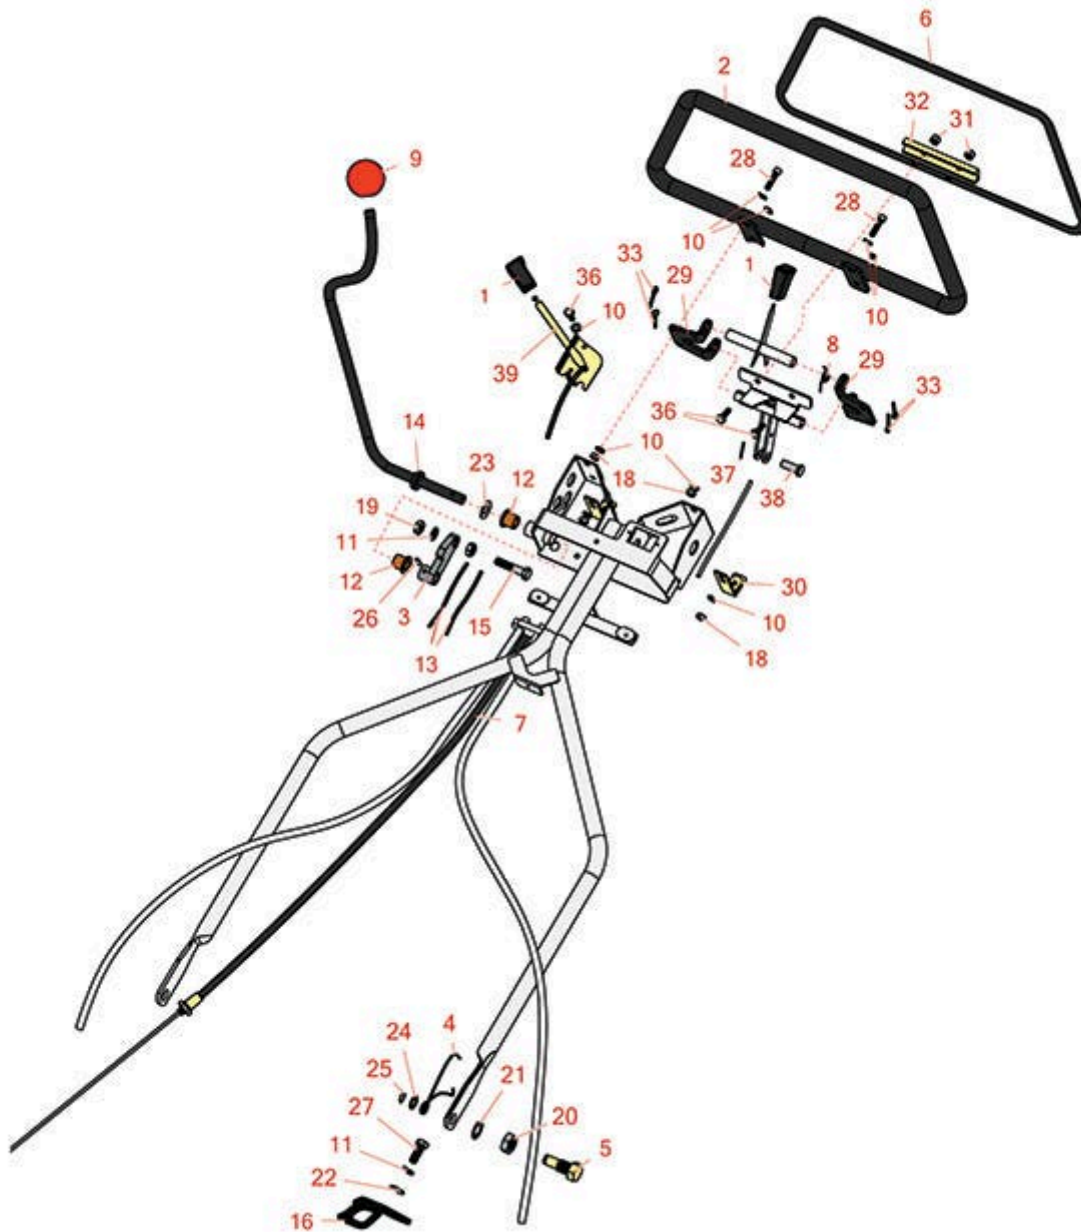

Replaces Jacobsen Greens King 422

Parts

Traction Unit
Handle

All original equipment manufacturers names and part numbers are used for identification purposes only, and we are in no way implying that our products are original equipment parts. Prices subject to change without notice.

Replaces Jacobsen Greens King 422

Parts

*Traction Unit
Handle*

Item No	R&R Part No.	OEM Part No.	Description	Qty Req	Price Each	Order Quantity
1	R366768	366768	Knob - Black Rubber	2	8.75	
2	R1001250	1001250	Handle Loop	1	133.85	
3	R2000067	2000067	Lever - Brake Clutch	1	17.30	
4	R2809900	2809900	Spring - LH Torsion	1	8.75	
4	R2809901	2809901	Spring - RH Torsion	1	8.75	
5	R2811559	2811559	Bolt - Handle Mounting	2	19.40	
6	R3002179	3002179	Handle Loop	1	100.05	
7	R3002477	3002477	Cable - Clutch	1	39.45	
8	R3002480	3002480	Torsion Spring - Handle Latch	1	2.75	
9	R101551	3002001	Knob - Threaded Brake Handle	1	17.25	
10	R3253-3	3253-3, 446128, 446130	Washer - Lock 1/4	4	0.11	
11	R3254-6	3254-6, 446140, 446142	Washer - Lock 3/8	3	0.08	
12	R366708	366708	Bearing - Flanged	2	12.05	
13	R101563		Cable - Brake	2	29.65	
13	R366741	366741	Cable - Brake	2	32.65	
14	R101550	1000634	Handle - Brake - Threaded	1	20.35	
15	R400268	400268	Bolt - Hex HD 3/8-16 x 1-3/4	1	0.78	
16	R4115960	4115960	Stop - LH Handle	1	35.10	
16	R4115961	4115961	Stop - RH Handle	1	35.10	

All original equipment manufacturers names and part numbers are used for identification purposes only, and we are in no way implying that our products are original equipment parts. Prices subject to change without notice.