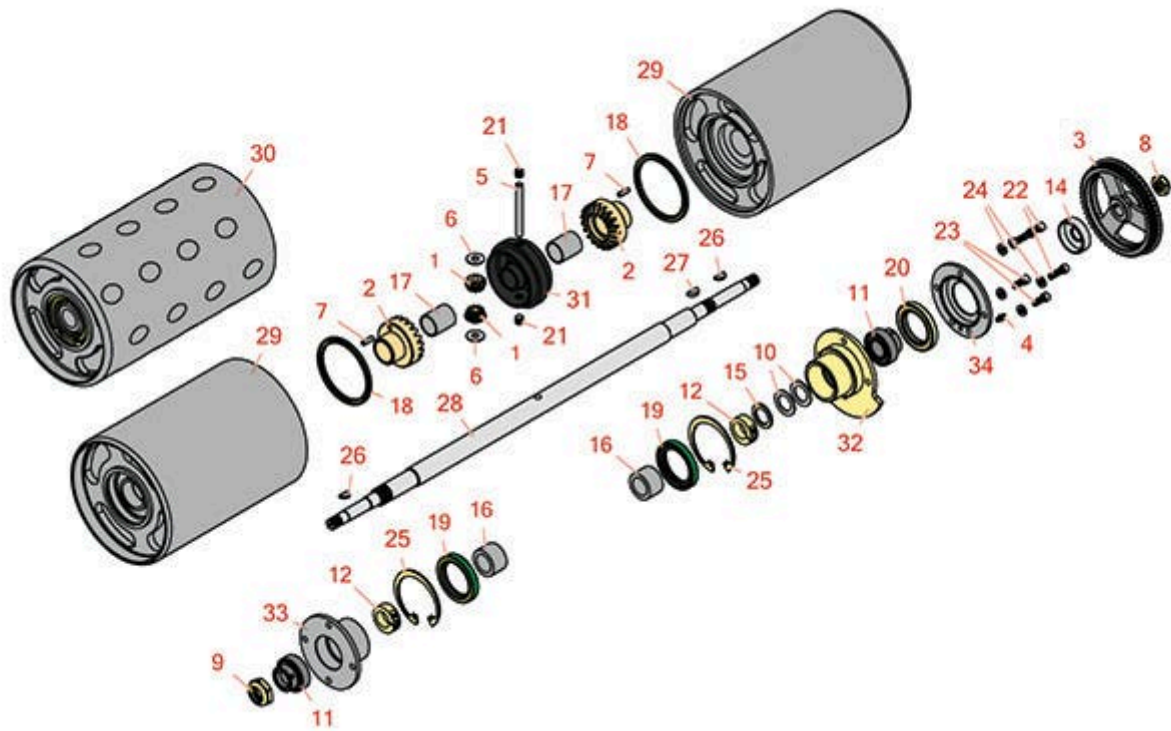

Replaces Jacobsen Greens King 422

Parts

Traction Unit
Differential

All original equipment manufacturers names and part numbers are used for identification purposes only, and we are in no way implying that our products are original equipment parts. Prices subject to change without notice.

Replaces Jacobsen Greens King 422

Parts

Traction Unit

Differential

Item No	R&R Part No.	OEM Part No.	Description	Qty Req	Price Each	Order Quantity
1	R202947	202947	Gear - Pinion	2	11.75	
2	R241836	241836	Gear - Differential	2	69.65	
3	R3004484	3004484	Pulley - 56 Tooth	1	212.75	
4	R302-5	302-5, 471214, 471223, 471226	Fitting - Grease	1	0.27	
5	R308028	308028	Pin - Hardened Traction Shaft	1	11.20	
6	R308030	308030	Thrust Washer - 3/8 x 1	2	2.75	
7	R319085	319085	Pin - Gear	2	2.35	
8	R3296-15	3296-15, 367029, 444742	Locknut - 3/4-16 Nylon Jam	1	2.15	
9	R3296-49	2810096	Locknut - 1 in 14	1	2.95	
10	R361451	361451	Flat Washer 1 x 1-1/2 Hardened Thrust	2	3.45	
11	R366693	366693	Bearing - Differential	2	24.15	
12	R366695	366695	Locking Collar	2	17.90	
14	R366696	366696	Spacer - Differential	1	45.25	
15	R366697	366697	Spacer - Bronze Thrust	2	3.85	
16	R366698	366698	Bushing - Drum	2	22.15	
17	R366699	366699	Bushing - Differential	2	18.80	
18	R366700	366700	Seal - Grease	2	15.05	
19	R366701	366701	Seal - Grease	2	10.95	
20	R366702	366702	Seal - Oil	1	8.75	

All original equipment manufacturers names and part numbers are used for identification purposes only, and we are in no way implying that our products are original equipment parts. Prices subject to change without notice.