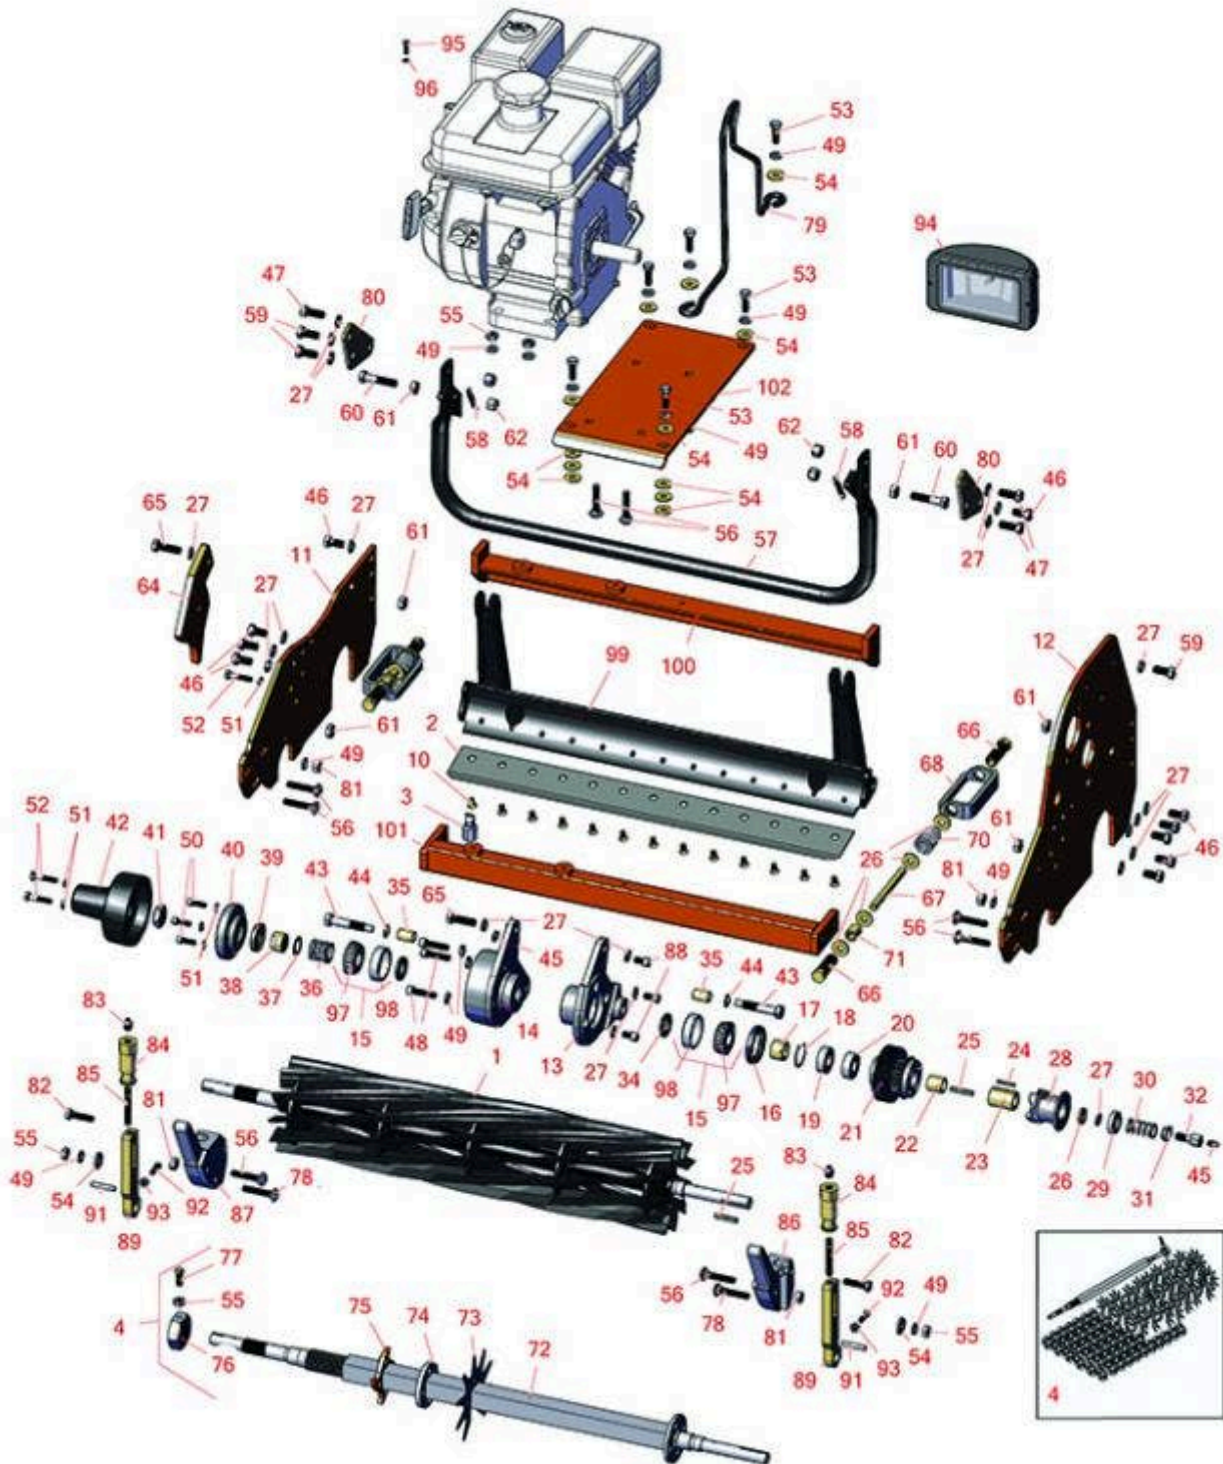

## Parts

Cutting Unit  
Reel & Bedknife

All original equipment manufacturers names and part numbers are used for identification purposes only, and we are in no way implying that our products are original equipment parts. Prices subject to change without notice.

### R&R Reels, Lifetime Guaranteed

1	<b>R5000095</b>	5000095	Reel - 11 Blade	1	<b>291.95</b>	
---	-----------------	---------	-----------------	---	---------------	--

*Tech Note: Fits 18":*

1	<b>R101510</b>		Reel - 14 Blade	1	<b>432.50</b>	
---	----------------	--	-----------------	---	---------------	--

*Tech Note: Fits 18":*

1	<b>R5000148</b>	5000148, 503616	Reel - 11 Blade	1	<b>294.10</b>	
---	-----------------	--------------------	-----------------	---	---------------	--

*Tech Note: Fits 22":*

1	<b>R101515</b>		Reel - 14 Blade	1	<b>434.40</b>	
---	----------------	--	-----------------	---	---------------	--