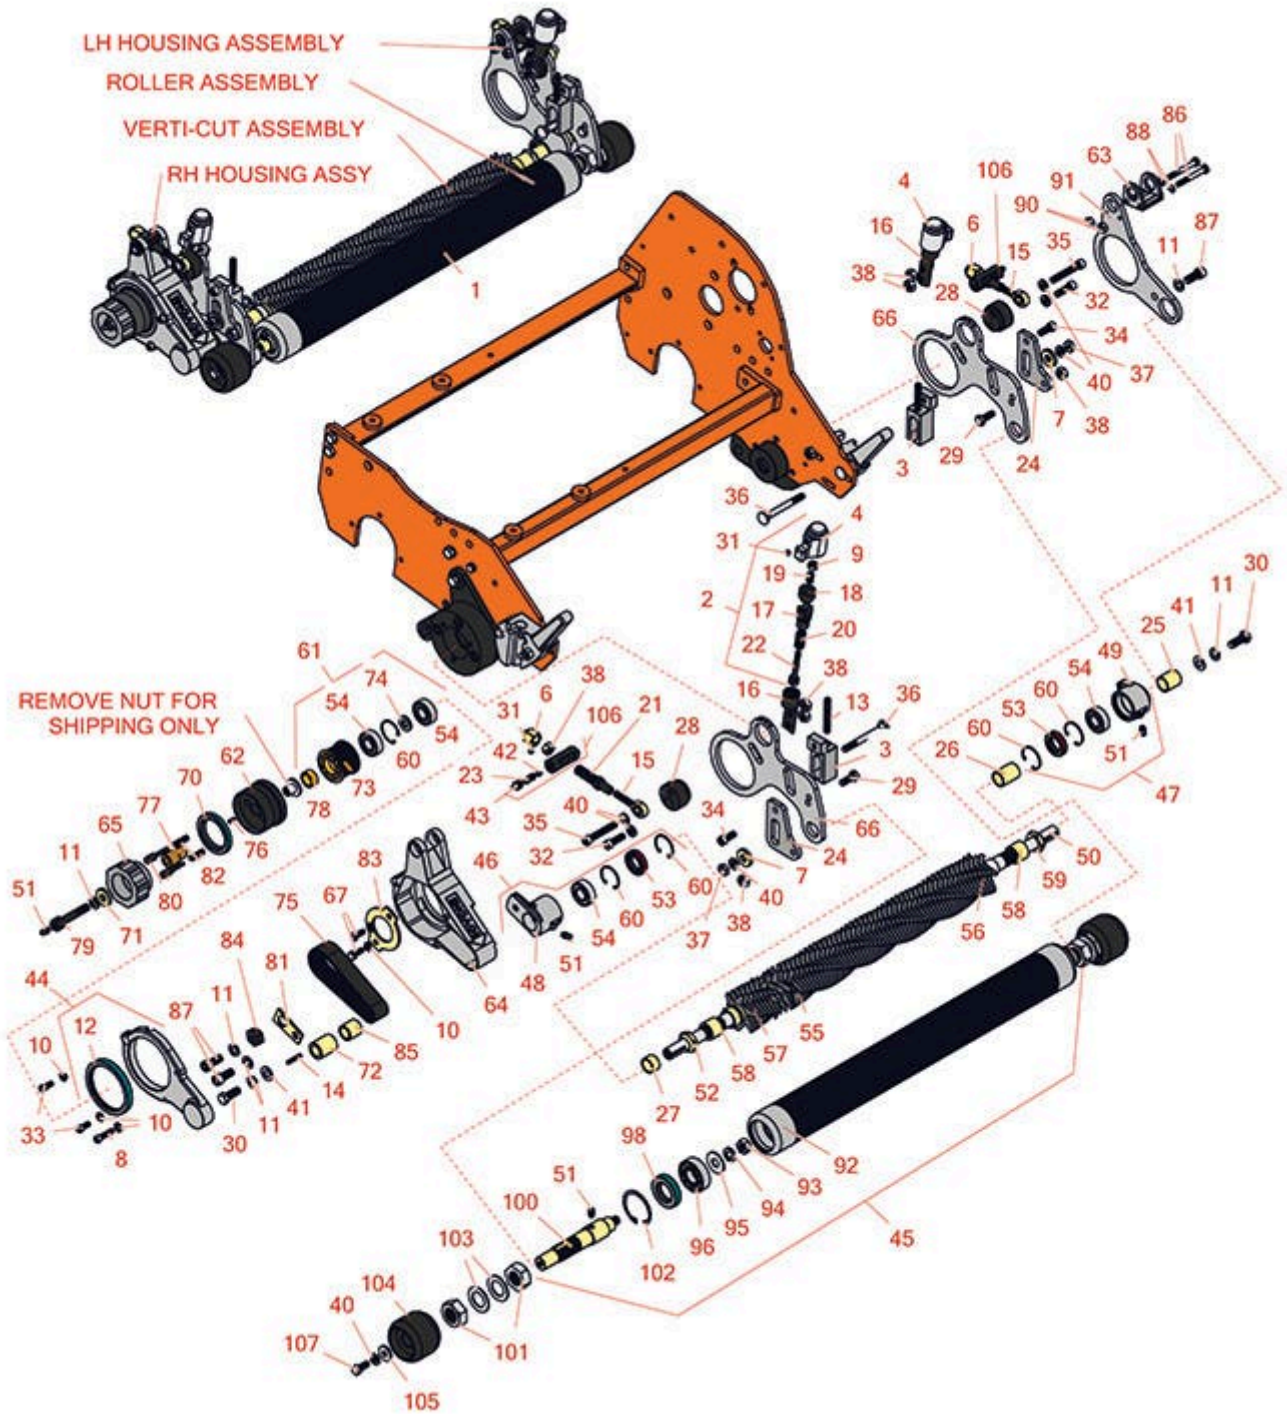

Replaces Jacobsen Greens King 422

Parts

Cutting Unit
Groomer

All original equipment manufacturers names and part numbers are used for identification purposes only, and we are in no way implying that our products are original equipment parts. Prices subject to change without notice.

Replaces Jacobsen Greens King 422

Parts

Cutting Unit
Groomer

Item No	R&R Part No.	OEM Part No.	Description	Qty Req	Price Each	Order Quantity
Groomer Kits						
1	R101110	68624	Groomer Assy - Fits 18 in Units	0	2042.05	
1	R101111	68624	Groomer Assy - Fits 22 in Units	0	2042.05	
1	R101112	68624	Groomer Assy - Fits 26 in Units	0	2382.35	
Other Parts Available						
2	R163761	163761	Knob - Quick Hgt Adj	2	55.80	
3	R164050	164050	Adjusting Block Assy - R.H.	1	70.50	
3	R164051	164051	Adjusting Block Assy - L.H.	1	70.50	
4	R271919	271919	Knob - Fits Groomer	2	26.25	
6	R3005108	3005108	Knob - Roller Adjusting	2	15.35	
7	R310103	310103	Spacer	2	2.35	
8	R316796	316796, 434029	Bolt - Allen HD 1/4-20 x 1	2	0.39	
9	R32152-4	32152-4, 444708	Locknut - 1/4-20 All Metal	2	0.39	
10	R3253-3	3253-3, 446128, 446130	Washer - Lock 1/4	3	0.11	
11	R3254-6	3254-6, 446140, 446142	Washer - Lock 3/8	2	0.08	
12	R338752	338752	Seal	1	12.85	
13	R343616	343616, 443102	Stud	2	7.50	
14	R345556	345556	Key - Sq 1/8 x 1	1	1.65	

All original equipment manufacturers names and part numbers are used for identification purposes only, and we are in no way implying that our products are original equipment parts. Prices subject to change without notice.