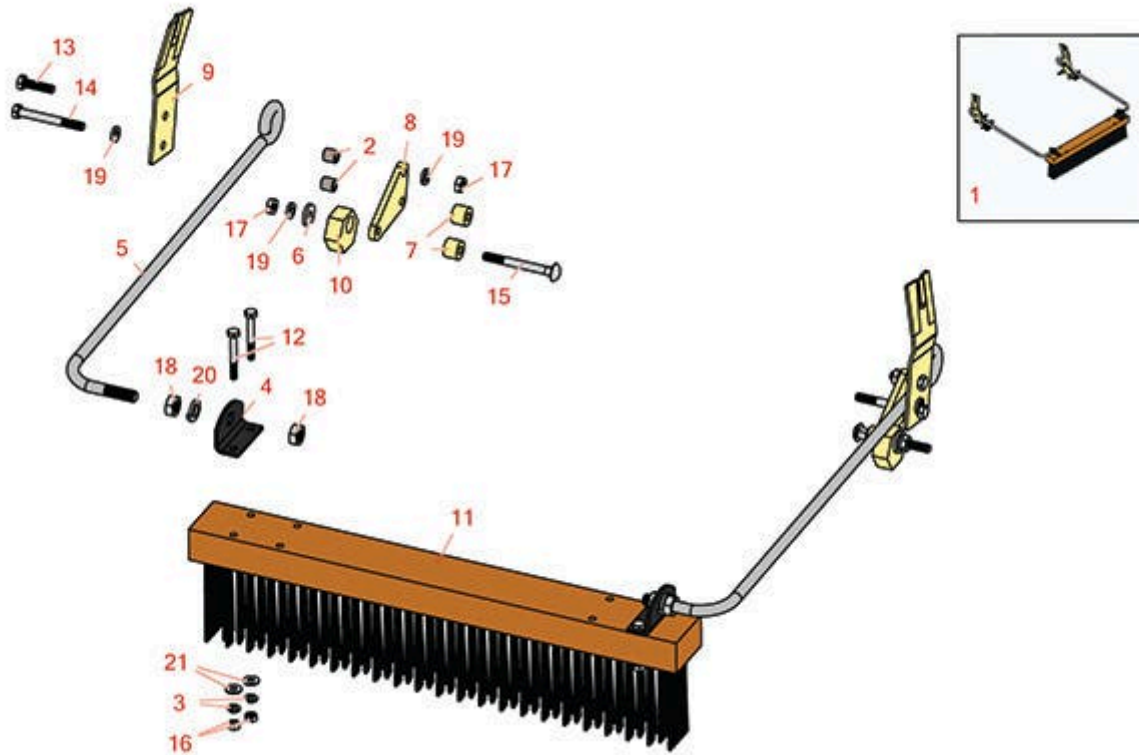

Replaces Jacobsen Greens King 422

Parts

Cutting Unit
Brush Kit

All original equipment manufacturers names and part numbers are used for identification purposes only, and we are in no way implying that our products are original equipment parts. Prices subject to change without notice.

Replaces Jacobsen Greens King 422

Parts

Cutting Unit
Brush Kit

Item No	R&R Part No.	OEM Part No.	Description	Qty Req	Price Each	Order Quantity
Complete Brush Kit						
1	R68611	68611	Push Brush Attachment - 22 in	1	450.95	
Other Parts Available						
2	R3000441	3000441	Spacer	4	5.65	
3	R3253-3	3253-3, 446128, 446130	Washer - Lock 1/4	4	0.11	
4	R351667	351667	Plate - Mounting	2	7.05	
5	R351668	351668	Rod - Brush Mounting	2	54.25	
6	R364441	364441, 366641	Washer - Flat 5/16x7/8	2	2.15	
7	R366737	366737	Spacer - Wheel	4	6.80	
8	R367569	367569	Plate - Mounting	2	12.45	
9	R367591	367591	Spring Plate - Brush	2	40.65	
10	R367613	367613	Cam - Brush	2	34.65	
11	R391235	391235	Brush - 18/22 in Nylon Push	1	144.90	
12	R400120	400120	Bolt - Hex HD 1/4-20 x 2	4	0.79	
13	R400190	352737, 400190	Bolt - Hex HD 5/16-18 x 1-1/4 GR5	2	0.40	
14	R400216	400216	Bolt - Hex HD 5/16-18 x 2-3/4	2	1.10	
15	R441687	441687	Bolt - Carriage 5/16-18 x 3	2	1.65	
16	R443102	443102	Nut - 1/4-20 Yellow Zinc	4	0.22	
17	R443106	443106	Nut - 5/16-18 Y/Zinc Plated	4	0.19	
18	R443118	443118	Nut - 1/2-13 Zinc	4	0.39	

Replaces Jacobsen Greens King 422

Parts

Cutting Unit

Brush Kit

Item No	R&R Part No.	OEM Part No.	Description	Qty Req	Price Each	Order Quantity
19	R446136	446134, 446136	Washer - Lock 5/16 Zinc	6	0.14	
20	R446154	446152, 446154	Washer - Lock 1/2	2	0.26	
21	R453023	453023	Washer - Flat 1/4	4	0.12	