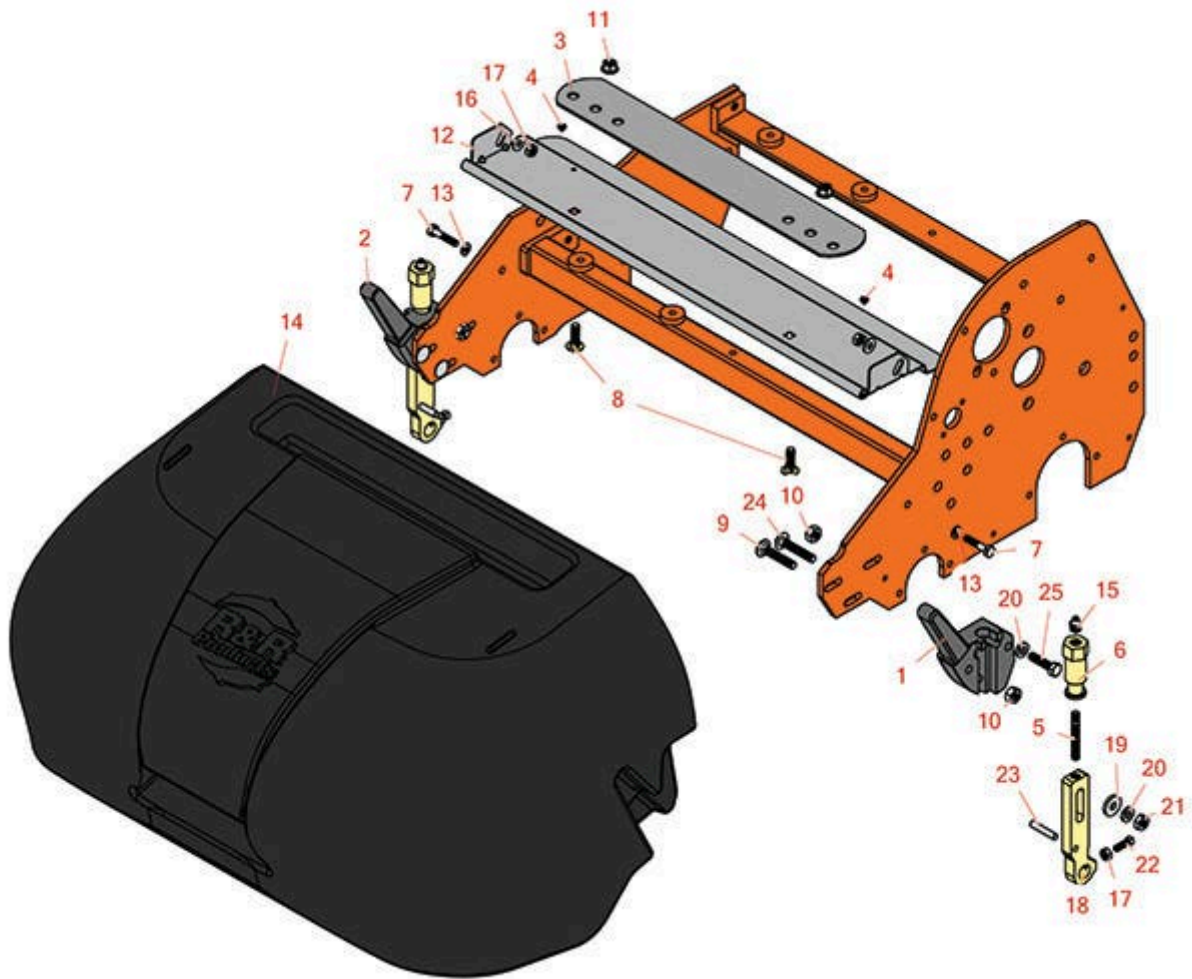

Replaces Jacobsen Greens King 422

Parts

Cutting Unit
Basket & Shields

All original equipment manufacturers names and part numbers are used for identification purposes only, and we are in no way implying that our products are original equipment parts. Prices subject to change without notice.

Replaces Jacobsen Greens King 422

Parts

*Cutting Unit
Basket & Shields*

Item No	R&R Part No.	OEM Part No.	Description	Qty Req	Price Each	Order Quantity
1	R241827	241827, 446136	Bracket - LH Grass Catcher	1	72.55	
2	R241828	241828, 453023	Bracket - RH Grass Catcher	1	72.55	
3	R3000053	3000053	Plate - Grass Shield	2	14.50	
4	R3008974	3008974	Rubber Bumper	2	2.45	
5	R343616	343616, 443102	Stud	2	7.50	
6	R365009	3005692, 365009, 365170, 441674	Knob - Adjusting Roller	2	19.40	
7	R400112	400112, 400114	Bolt - Hex HD 1/4-20 x 1-1/4	2	0.40	
8	R441614	441614	Screw - 5/16-18 x 1 Carriage	2	0.83	
9	R441677	441677	Bolt - Carriage 5/16-18 x 1-1/2	2	0.69	
10	R444718	444718	Nut - 5/16-18 Center Lock YZ	4	0.46	
11	R445781	445781	Nut - 5/16-18 Whiz	2	0.39	
12	R5003183	5003183	Grass Shield - 22 in	1	83.85	
12	R5003184	5003184	Grass Shield - 18 in	1	76.60	
12	R5003185	5003185	Grass Shield - 26 in	1	89.05	
13	R3253-3	3253-3, 446128, 446130	Washer - Lock 1/4	2	0.11	
14	R101544	68122	Grass Catcher - Fits 18 in	1	297.95	
14	R101549	68123	Grass Catcher - Fits 22 in	1	297.95	