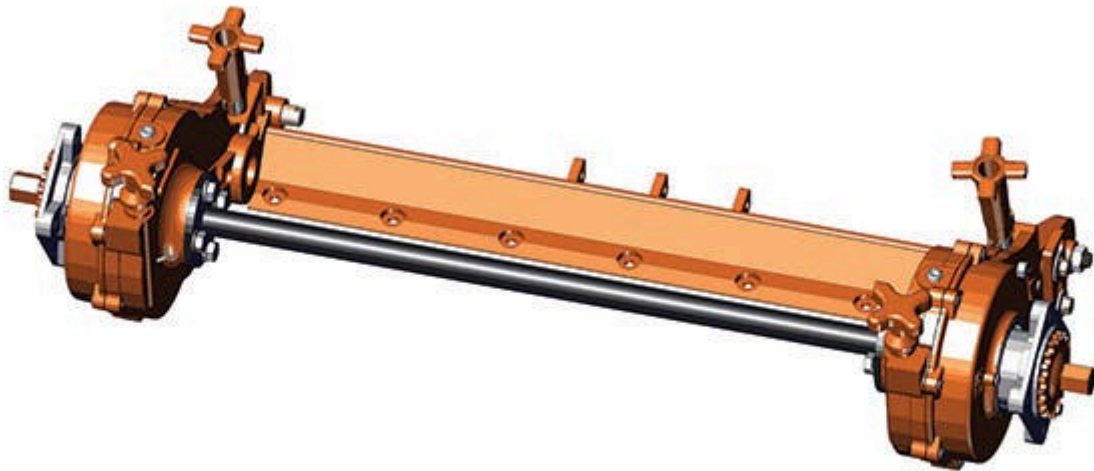

Replaces Jacobsen Blitzer Parts

Cutting Unit

Complete Cutting Unit

All original equipment manufacturers names and part numbers are used for identification purposes only, and we are in no way implying that our products are original equipment parts. Prices subject to change without notice.

Replaces Jacobsen Blitzer Parts

Cutting Unit

Complete Cutting Unit

Item No	R&R Part No.	OEM Part No.	Description	Qty Req	Price Each	Order Quantity
---------	--------------	--------------	-------------	---------	------------	----------------

Standard Cutting Unit

1	R101204		Complete Standard Cutting Unit	0	2749.40	
---	----------------	--	--------------------------------	---	----------------	--

Tech Note: R&R Cutting Units Complete with: R502673 5 Blade Reel, R101250 Single Lip Bedknife, R500238 Skid With Pin & R70097 20" Semi-Pneumatic Wheels: