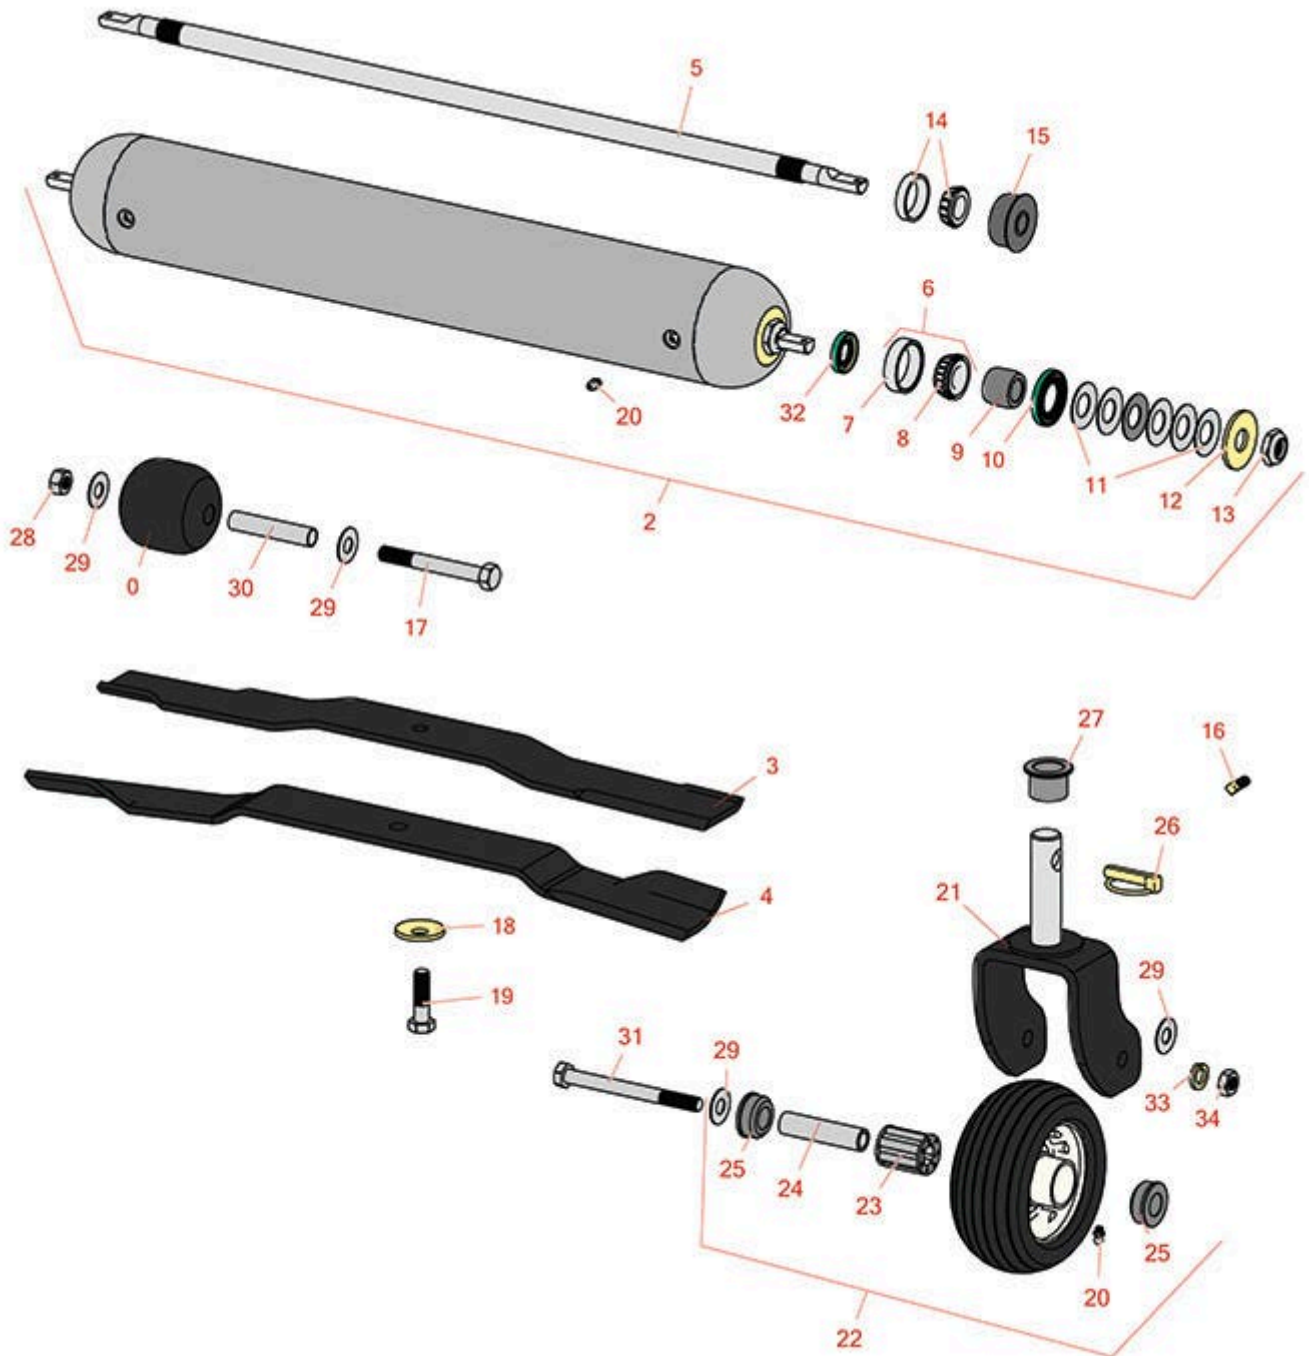

Replaces Jacobsen AR-5 Parts

Rotary Deck
Deck Parts

All original equipment manufacturers names and part numbers are used for identification purposes only, and we are in no way implying that our products are original equipment parts. Prices subject to change without notice.

Replaces Jacobsen AR-5 Parts

Rotary Deck

Deck Parts

Item No	R&R Part No.	OEM Part No.	Description	Qty Req	Price Each	Order Quantity
---------	--------------	--------------	-------------	---------	------------	----------------

Other Parts Available

5	R4124015	4124015	Shaft - Roller	1	60.45	
6	R500534	500534, R500534	Bearing - with Cup	2	11.80	
7	R254-79	254-79, 4121175	Cup - Bearing	2	3.20	

Tech Note: Use R254-79M installation mandrel to properly install race.:

8	R254-78	254-78, 385174, 4121174, 4135152	Tapered Bearing Cone	2	6.05	
9	R2203022	2203022	Sleeve - Wear - Roller	2	8.05	
10	RAN121759	2208011-03, AN121759	Seal	2	7.40	
11	R64209-06	64209-06	Washer - Spring Roller	12	3.55	
12	R2202011	2202011	Shield - 22 x 4 Smooth Roller	2	5.15	
13	R3296-15	3296-15, 367029, 444742	Locknut - 3/4-16 Nylon Jam	2	2.15	
14	R503378	503378	Bearing - with Cup	2	25.85	
15	R3010210	3010210	Seal - Roller	2	14.60	