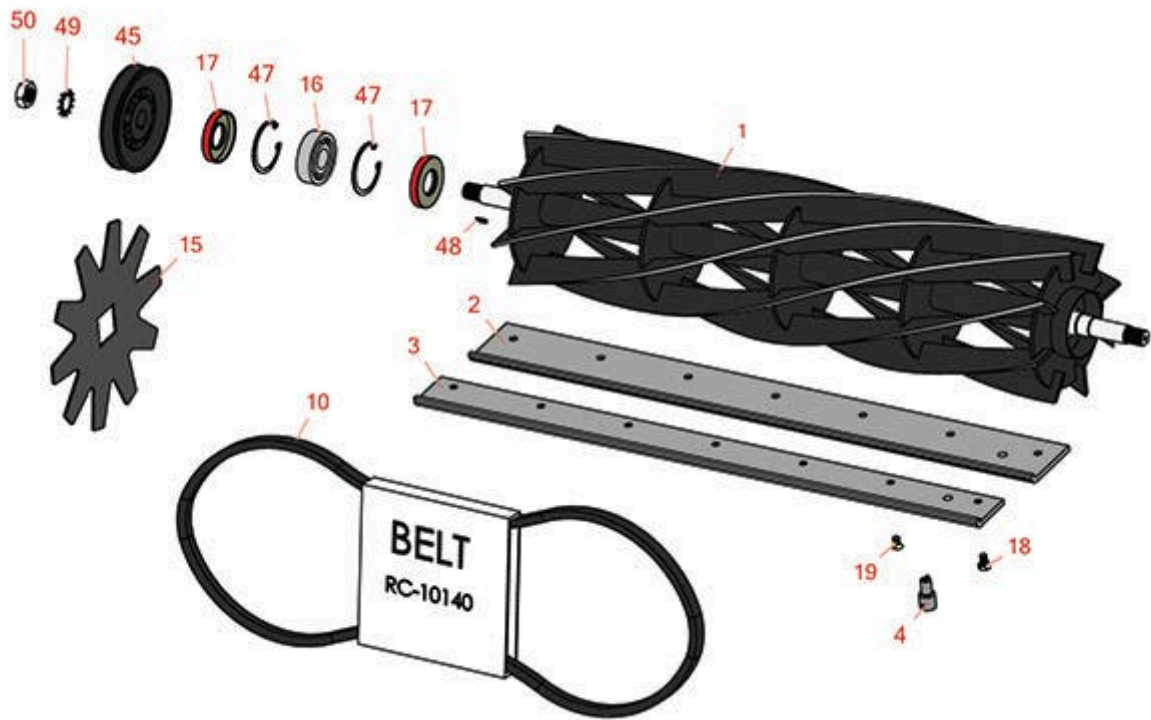

# Replaces Brouwer 3/5/7 Gang Mower

## Parts

Cutting Unit

Reel & Bedknife

All original equipment manufacturers names and part numbers are used for identification purposes only, and we are in no way implying that our products are original equipment parts. Prices subject to change without notice.