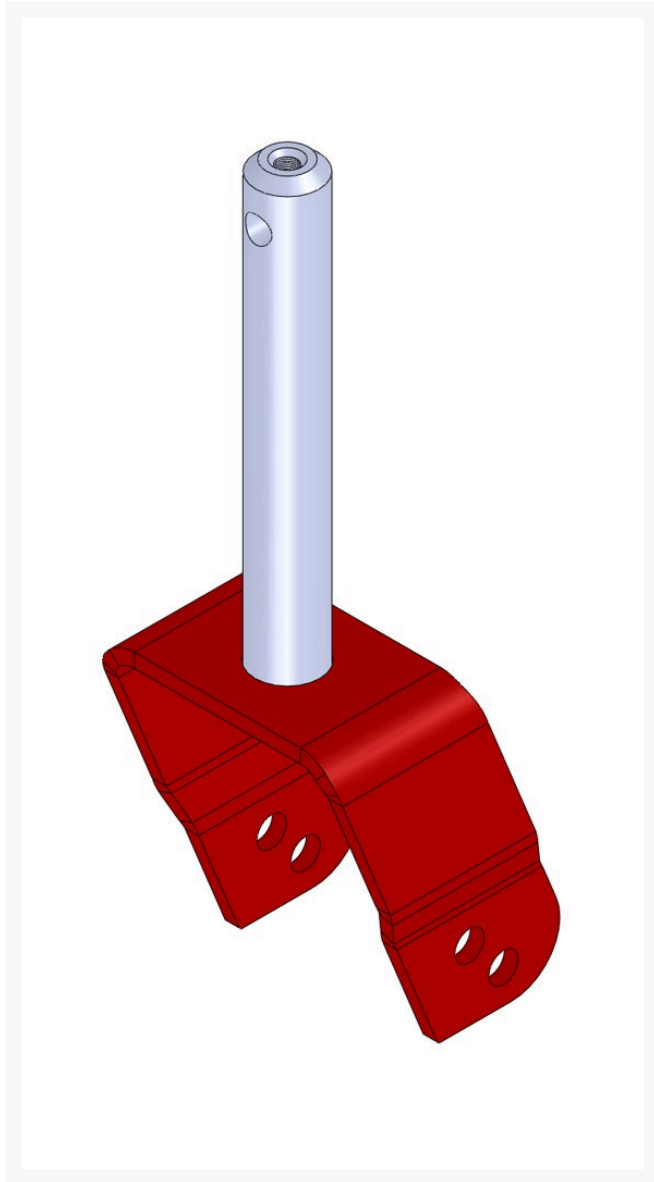

Caster Fork - Rear

R26-1560

Replaces
Toro 26-1560

Specifications
Manufacturer R&R Products

Fits Models
Toro Groundsmaster 322-D
Toro Groundsmaster 325-D
Toro Groundsmaster 327
Toro Groundsmaster 328-D
Toro Groundsmaster 345