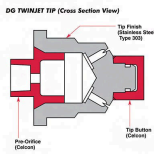

### Details

The TeeJet DG TwinJet features dual 110 degree, tapered edge, flat fan spray patterns, spraying 60 degrees forward to back providing uniform coverage in broadcast spraying applications. DG TwinJet offers larger droplets and improved drift control compared to a standard TwinJet spray tip of equal capacity. The dual angled spray patterns help to better penetrate crop canopy and provide thorough leaf coverage. Made of stainless steel with VisiFlo color-coding for excellent chemical and wear resistance. Removable polymer pre-orifice. Recommended pressure range of 30-60 PSI (2-4 bar). Automatic spray alignment when used with RTJ25598-\* -NYR Quick TeeJet cap and gasket, sold separately.

### Replaces

R&R Products

RTJDGTJ60-11008VS