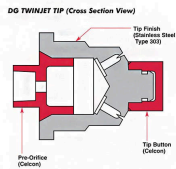

## Details

The TeeJet DG TwinJet features dual 110 degree, tapered edge, flat fan spray patterns, spraying 60 degrees forward to back providing uniform coverage in broadcast spraying applications. DG TwinJet offers larger droplets and improved drift control compared to a standard TwinJet spray tip of equal capacity. The dual angled spray patterns help to better penetrate crop canopy and provide thorough leaf coverage. Made of stainless steel with VisiFlo color-coding for excellent chemical and wear resistance. Removable polymer pre-orifice. Recommended pressure range of 30-60 PSI (2-4 bar). Automatic spray alignment when used with RTJ25598-\*-NYR Quick TeeJet cap and gasket, sold separately.