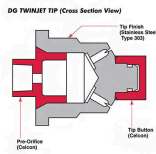

TeeJet Spray Tip - DG TwinJet - DGTJ60-11003VS - Blue RTJDGTJ60-11003-VS

Details

The TeeJet DG TwinJet features dual 110 degree, tapered edge, flat fan spray patterns, spraying 60 degrees forward to back providing uniform coverage in broadcast spraying applications. DG TwinJet offers larger droplets and improved drift control compared to a standard TwinJet spray tip of equal capacity. The dual angled spray patterns help to better penetrate crop canopy and provide thorough leaf coverage. Made of stainless steel with VisiFlo color-coding for excellent chemical and wear resistance. Removable polymer pre-orifice. Recommended pressure range of 30-60 PSI (2-4 bar). Automatic spray alignment when used with RTJ25598-* -NYR Quick TeeJet cap and gasket, sold separately.