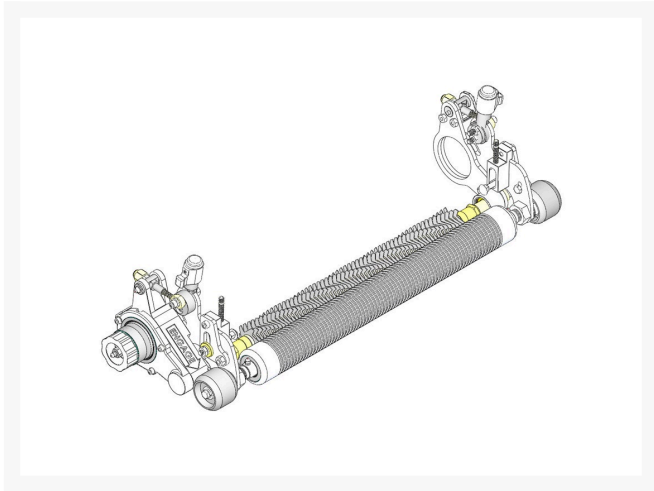

Groomer Assy - Fits 18 in Units

R101110

Replaces

Jacobsen	68624
R&R Products	68624

Specifications

Manufacturer	R&R Products
--------------	--------------

Fits Models

- Jacobsen Greens King 422
- Jacobsen Greens King 518
- Jacobsen Greens King 522
- Jacobsen Greens King 526
- R&R Products Greens Max 4018
- R&R Products Greens Max 4022
- R&R Products Greens Max 4026