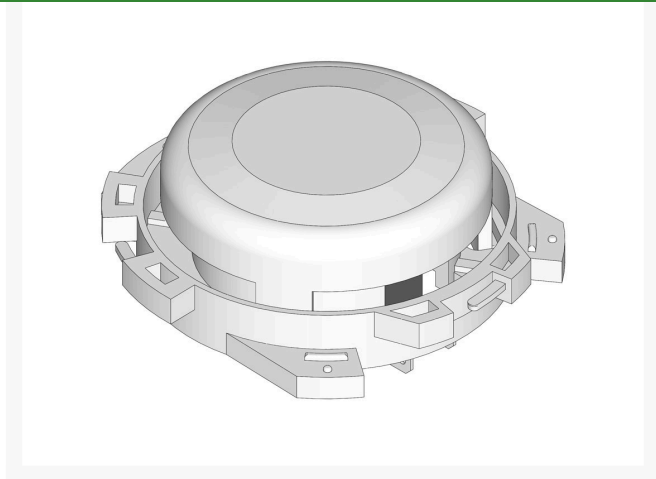

# Delta Seat Switch - Twist Mount 1 Pole Normally Open R151541

## Replaces

Milsco	C7248AS
Toro	R&R ON,LY