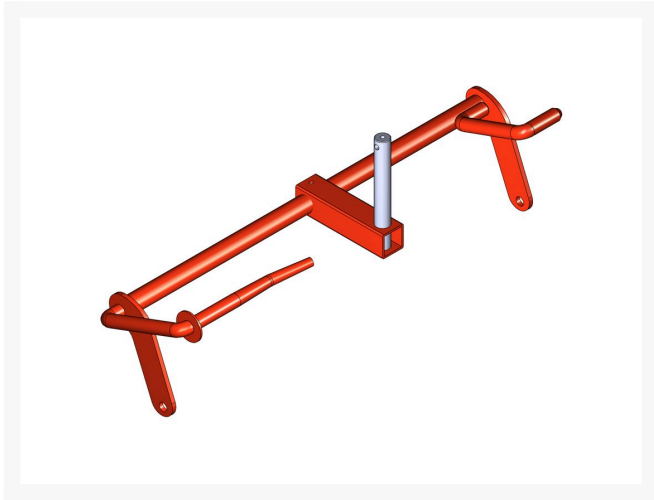

Yoke - Rear Lift

R1000362

Replaces
Jacobsen 1000362

Specifications
Manufacturer R&R Products

Fits Models
Jacobsen Greens King V & VI