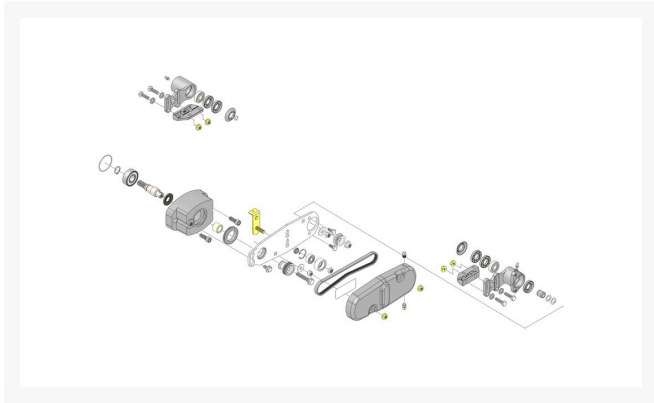

Brush Kit - Rear Roller - Less Brush

R150906

Replaces
Toro 03663

Specifications
Manufacturer R&R Products

Fits Models
R&R Products Reel Max 544D
Toro Reelmaster 5210-D
Toro Reelmaster 5410-D
Toro Reelmaster 5410G