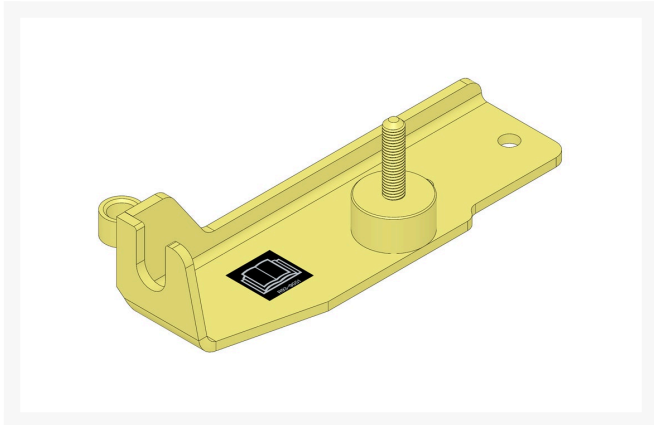

Support - Cable

R100-9846

Replaces
Toro 100-9846

Specifications
Manufacturer R&R Products

Fits Models
R&R Products Greens Max 2200D
Toro Greensmaster 3250-D