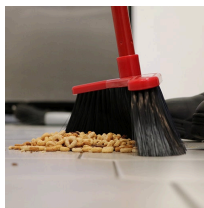

Davinci Curved Broom - 14"

RRA1006

Details

Features curved ends to funnel dirt toward the center of the broom, eliminating spills from the sides while creating a neat pile in the center. The low profile head gets under most cabinets and equipment while the flared edges sweep along walls and into corners easily. Lightweight design reduces fatigue. Available in 14" and 24" widths.

- Curved end sections funnel dirt toward the center section
- Creates a tidy pile in the center of the broom
- Low profile head tets under furniture, cabinets and equipment
- Extra-large 15" sweeping path cuts sweeping time in half
- Flared edges sweep along walls and into corners easily
- Lightweight - 2 lbs.