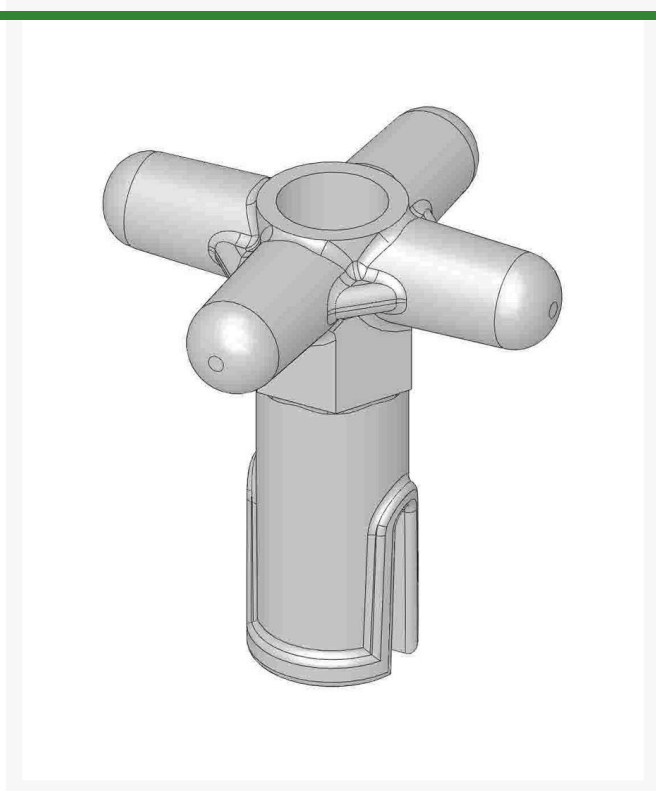

Handle - Adjusting

RR-20

Replaces

Roseman	R-20
R&R Products	R70030-50461

Specifications

Manufacturer	R&R Products
--------------	--------------

Fits Models

Roseman Fairway