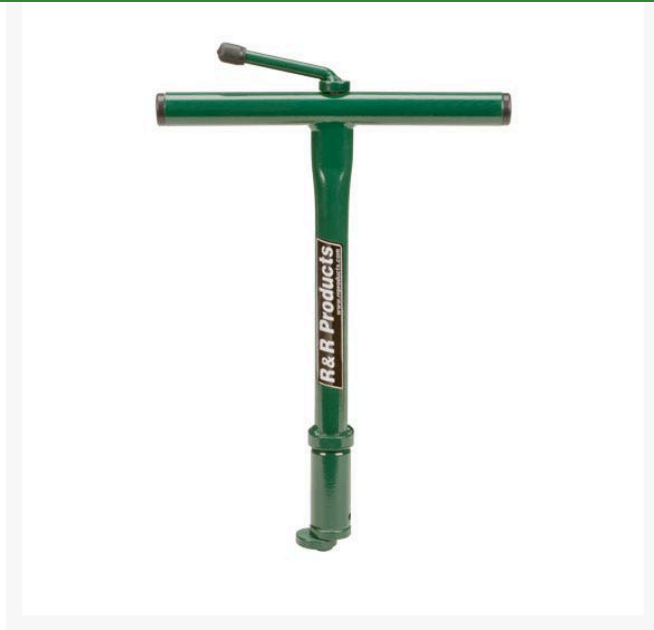

Cam Cup Puller - 12"

RP7304

Details

The Cam Cup Puller is designed to easily remove putting cups without damaging surrounding turf. Insert puller through the center hole in the cup, turn the lever 1/4 turn and the cup can be pulled straight up. 12" Handle.

- Easily remove putting cup without damaging surrounding turf

Specifications

Manufacturer	R&R Products
Length	12 in

R&R Products Inc

3334 E Milber St Tucson, 85714
800-528-3446

<https://www.rrproducts.com/>