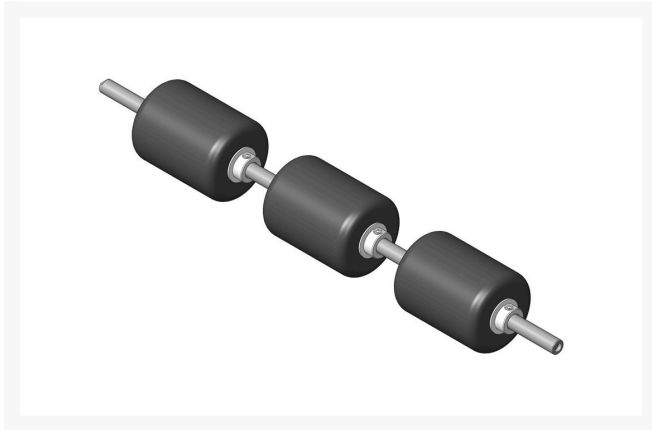

# Roller - Smooth UHMW Polyethylene

## 3-1/2 3 Sec

R150332

### Fits Models

R&R Products Versa-Green 1860  
R&R Products Versa-Green 1860PS  
R&R Products Versa-Green 2160D  
Toro Greensmaster 3  
Toro Greensmaster 300  
Toro Greensmaster 3000  
Toro Greensmaster 3050  
Toro Greensmaster 3100  
Toro Greensmaster 3150-Q

### Replacement Parts

R150326	Shaft - Stainless Roller
R150331	Section - 3-1/2 UHMW Smooth
R302295	Washer
R150328	Collar - Retaining 5/8