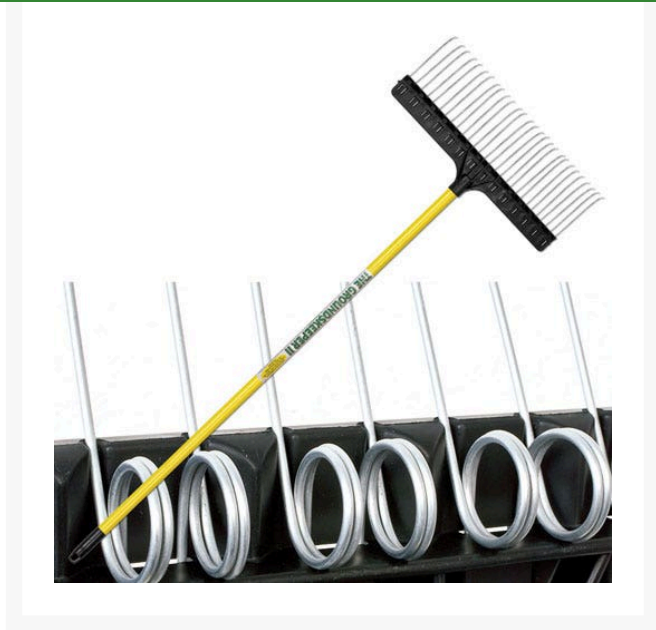

Groundskeeper II Rake 21in Yellow

Set/6

RP275

Details

The lightweight Groundskeeper II features an unbreakable co-polymer head and fiberglass handle for durability. The angled, spring-loaded tines make the rake dig in, requiring no down pressure. This allows you to stand up straight, taking the pressure off your back. Simply turn the rake over with one pass to clean. Ideal for leaves, mulch, pine needles, snow mold, gravel debris, de-thatching grass or grooming sand traps on the golf course without pulling the sand into the grass. Swivel hanger for easy storage. Available in 21" rake head with 28 tines, 9" shrub head with 12 tines or the 6" mini-shrub rake head with 8 tines which is perfect for hard to reach areas under shrubs and bushes. 55in Handles. Repair Tine Kit available. UV inhibitor. Box of 6.

- 21" Unbreakable Co-Polymer Rake Head
- 55 in. Fiberglass Handle
- 28 Angled, Spring-Loaded Tines 6 in. Length
- Ideal for Leaves, Mulch, Pine Needles, Snow Mold, Gravel Debris, De-thatching Grass Debris and Grooming Sand Traps
- Swivel Hanger for Easy Storage
- Package of 6
- Yellow Handle

Specifications

Manufacturer	Grounds Keeper
Handle Color	Yellow
Handle Material	Fiberglass
Tool Head Width	21 in

R&R Products Inc

3334 E Milber St Tucson, 85714
800-528-3446

<https://www.rrproducts.com/>