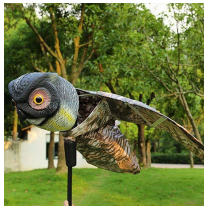

Prowler Owl

RP2007

Details

Have a problem with feral pigeons, starlings or geese roosting, feeding or breeding on your property? The owl is a predator, preying on birds, moles, mice, and small pests catching and eating nearly everything in its path. The Prowler Owl is an always moving, life-size flying replica of the Great Horned Owl with intimidating glassy eyes that "follow" pests and a 44 in. (1.1m) wingspan flapping in the breeze. Constructed with accurate markings, resin head, durable "iron hide" fabric body parts supported by woven flexible cables and riveted plastic struts and realistic 44 in. moving wings. Install on a 1/2 in. pole or suspend on fishing line.

- Feral Pigeon, Starling, Geese and Small Pest Control
- Life-Sized Owl Always Moving and "Hunting"
- 4 Foot Wingspan and Accurate Markings
- Wings Flap in the Wind
- Intimidating, Glassy Eyes "follow" Pests
- Coverage Up To 6,000 Sq. Ft.