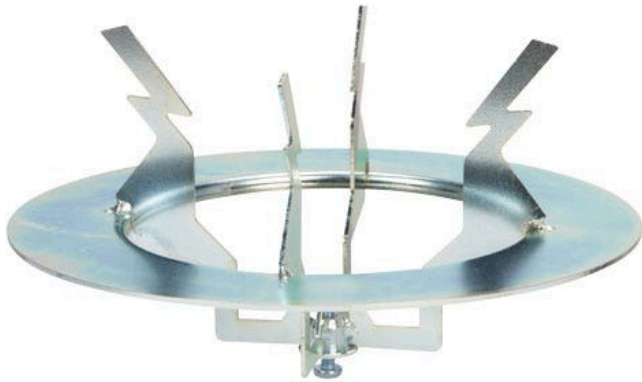

# Hole Paint Applicator

## RP1510

### Details

The Hole Paint Applicator makes spraying putting cups so easy. Simply place disk in the bottom of the cup. Next, place the Hole Paint Applicator over the hole to protect from overspray. Set the specially designed R&R paint can on the Hole Paint Applicator then press and rotate a full 360 degrees for an even spray. The result is a bright white cup the players will enjoy.. So easy and safe.

- Hole Paint Applicator and Disc