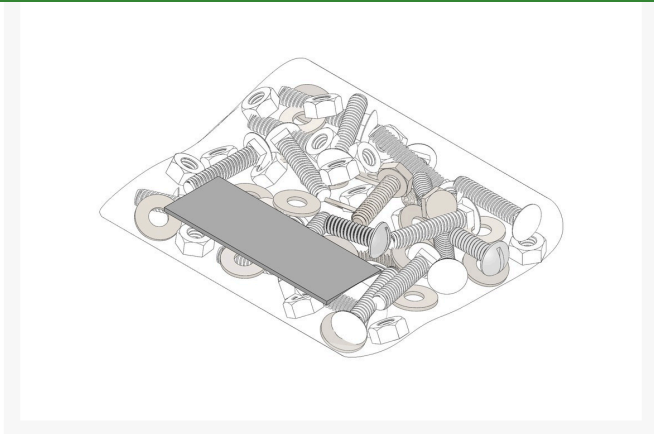

# Hardware Kit - Fits RP1455

## RP1470

### Details

Includes 20 ea: R453023 Washer, RP455-4 Nut; 19 ea: RP1470-1 Bolt; 2 ea: R3290-133 Screw; 1 ea: RP1470-2 Bolt

### Replacement Parts

R3290-133	Screw - Machine 1/4-20 x 3/4
R453023	Washer - Flat 1/4
RP1470-1	Bolt - Carriage 1/4 x 1-1/4
RP1470-2	Bolt - Carriage 1/4 x 1-3/4
RP455-4	Nut - 1/4-20 Hex Clear Zinc