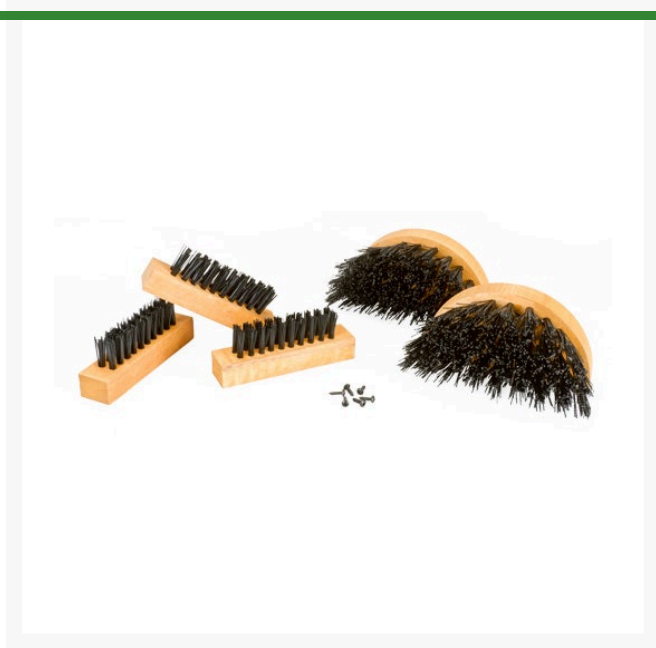

Scrusher Brush Kit w/Hardware

RP14105

Details

Make your Scrusher like new by replacing worn out brushes. Includes three stiff nylon bottom brushes, two soft side brushes and hardware. Made in U.S.A.

- Hard maple wood brush sets for Deluxe and Big Boot Scrushers
- Complete with replacement hardware
- Three bottom tuff nylon brushes
- Made in U.S.A.
- Two soft poly side brushes