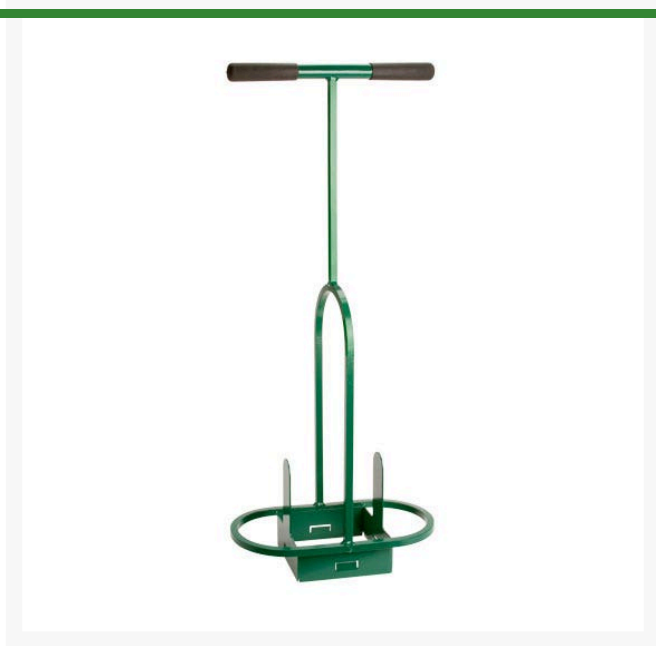

Square Turf Repairer - 6in

RP1006

Details

Easily cut and stack 6" square turf replacement plugs for repairing damaged turf areas. Plugs are uniformly cut at 2" depth. Squares allow for multiple alignment. Steel construction Powder-coated.

- 6" square turf plugs, 2" depth
- Quick return to play
- Uniform plugs align for near-seamless appearance
- Steel construction
- Powder-coated paint finish

Specifications

Manufacturer	R&R Products
Savings	On Sale

Replacement Parts

RP544	Grip -1 ID x 4.5 Long Black
-------	--------------------------------

R&R Products Inc

3334 E Milber St Tucson, 85714
800-528-3446

<https://www.rrproducts.com/>