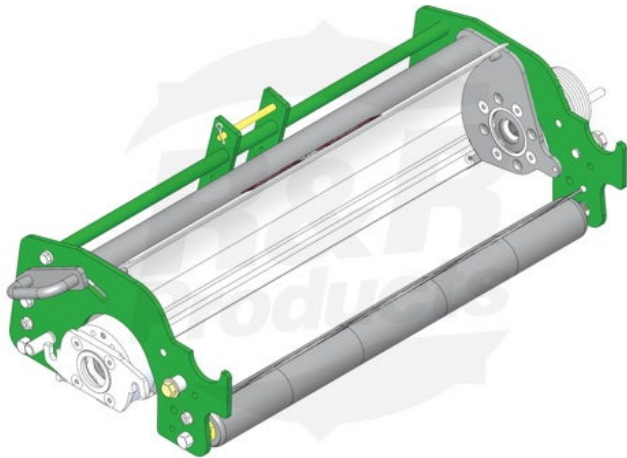

Multi-Green Chassis Assy - RH

RMG4004RH

Details

Chassis to fit John Deere greens mowers
Complete Multi-Green chassis include frame, bearing housings, front & rear smooth roller. Multi-Green Cassette not included.

Specifications

Manufacturer R&R Products

Fits Models

R&R Products Multi-Green Units

Replacement Parts

R6040-05-230	Drive Coupling w/Pin RH
R6040-109	Drive Nut - Splined 3/4-16 RH
R6042-02-001	Spacer - Lift Chain
RAMT1479	Chain - Link

R&R Products Inc

3334 E Milber St Tucson, 85714
800-528-3446

<https://www.rrproducts.com/>