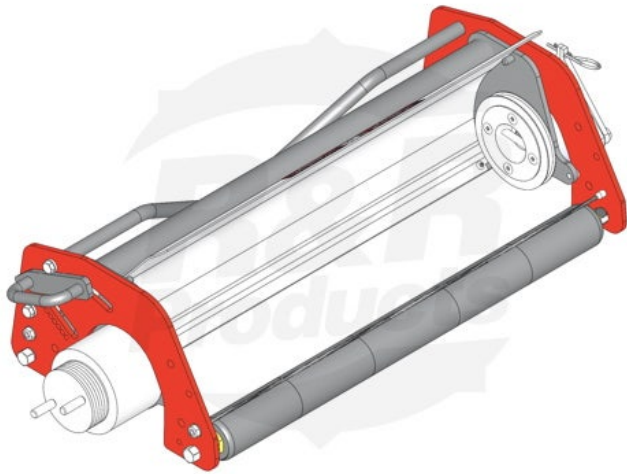

Multi-Green Chassis Assy - LH

RMG4002LH

Details

Chassis to fit Jacobsen GreensKing.
Complete Multi-Green chassis includes frame, bearing housings, front & rear smooth roller. Multi-Green Cassette not included.

Specifications

Manufacturer R&R Products

Fits Models

R&R Products Multi-Green Units

Replacement Parts

R345477	Nut - Coupling LH (RH Threads)
R6040-05-180	Drive Coupling w/Pin LH Fits GK5-6

R&R Products Inc

3334 E Milber St Tucson, 85714

800-528-3446

<https://www.rrproducts.com/>