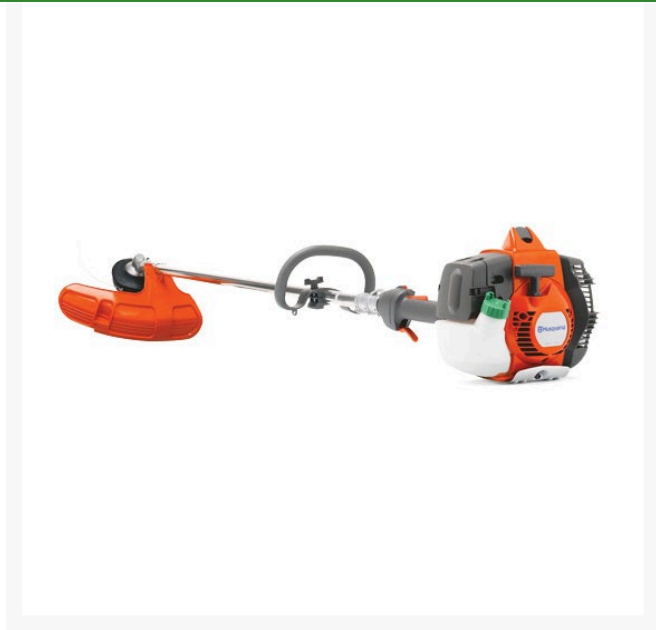

# Husqvarna 535LS 34.6CC Straight Shaft String Trimmer

RHV535LS

## Details

The Husqvarna 535LS String Trimmer is a versatile 35cc grass trimmer built for tough commercial use. Top class performance is provided through a raw powered X-Torq engine, unique ergonomics and excellent durability. Straight shaft. Equipped with Husqvarna T45X Trimmer Head. 34.6cc, 2.15 hp, 8400 rpm max power speed, 13 lbs.

Please note: Due to excessive air freight charges, this item will be shipped ground freight.

- Heavy duty, high-powered with 35 cc X-Torq engine
- Provides more power and less fuel consumption and emissions
- Heavy-duty bevel gear for high torque
- Prograde components and intuitive components
- Tap N Go T35 Trimmer Head
- Stop switch automatically resets to the ON position for easier starting.