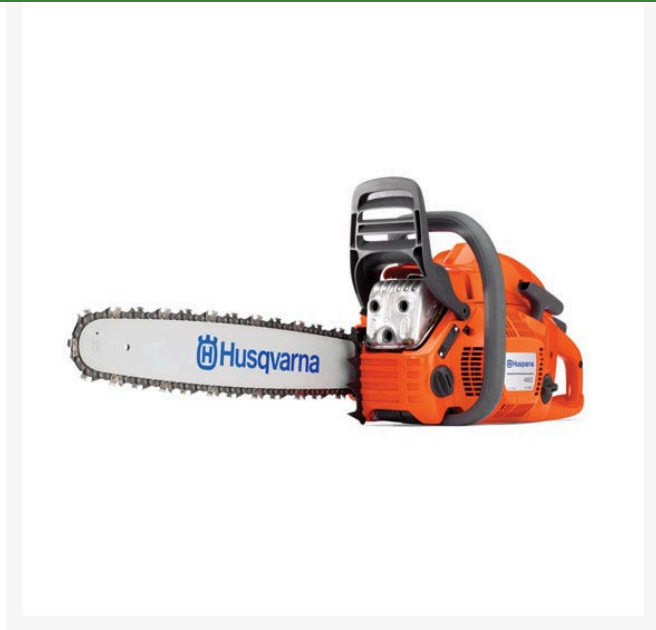

# Husqvarna 460 Rancher Chainsaw - 24" Bar RHV460-24

## Details

A robust 60.3 cc all-around saw with a longer blade, ideal for demanding cutting jobs where more power is required. Equipped with X-Torq engine with high torque over a wide rpm range. Ergonomically designed for easy handling of the saw's power. Includes Smart Start, Air Injection, LowVib, AutoTune and combined choke/stop control. 3.7 cu.in, 60.3 cc, 3.7 hp /2.7kW. Max power speed 9000 rpm, 12.8 lbs.

- Best for extended use in cutting medium and large-size trees, storm clean-up, and firewood
- Air Injection Centrifugal air cleaning system reduces air filter cleanings and improves engine life
- Cylinder decompression valve ensures easier starting
- LowVib Anti-vibration system minimizes operator fatigue
- Side-mounted chain tensioner for easy access
- Snap-lock cylinder cover for easy access to air filter and spark plug
- X-Torq Engine uses less fuel and produces lower emissions

## Specifications

Manufacturer	Husqvarna
Bar Length	24 in
Chain Pitch	.375 in
Engine Displacement	60.3 cc (3.7 cu in)
Engine Horsepower	3.7 hp
Weight (lbs)	13.2 lb