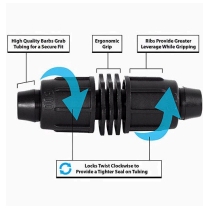

R&R Products Inc

3334 E Milber St Tucson, 85714
800-528-3446

<https://www.rrproducts.com/>