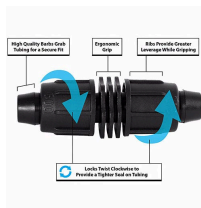

R&R Products Inc

3334 E Milber St Tucson, 85714
800-528-3446

<https://www.rrproducts.com/>