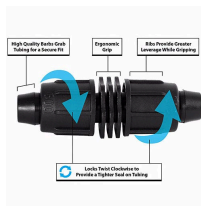

R&R Products Inc

3334 E Milber St Tucson, 85714
800-528-3446

<https://www.rrproducts.com/>