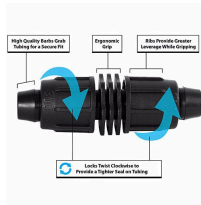

R&R Products Inc

3334 E Milber St Tucson, 85714
800-528-3446

<https://www.rrproducts.com/>